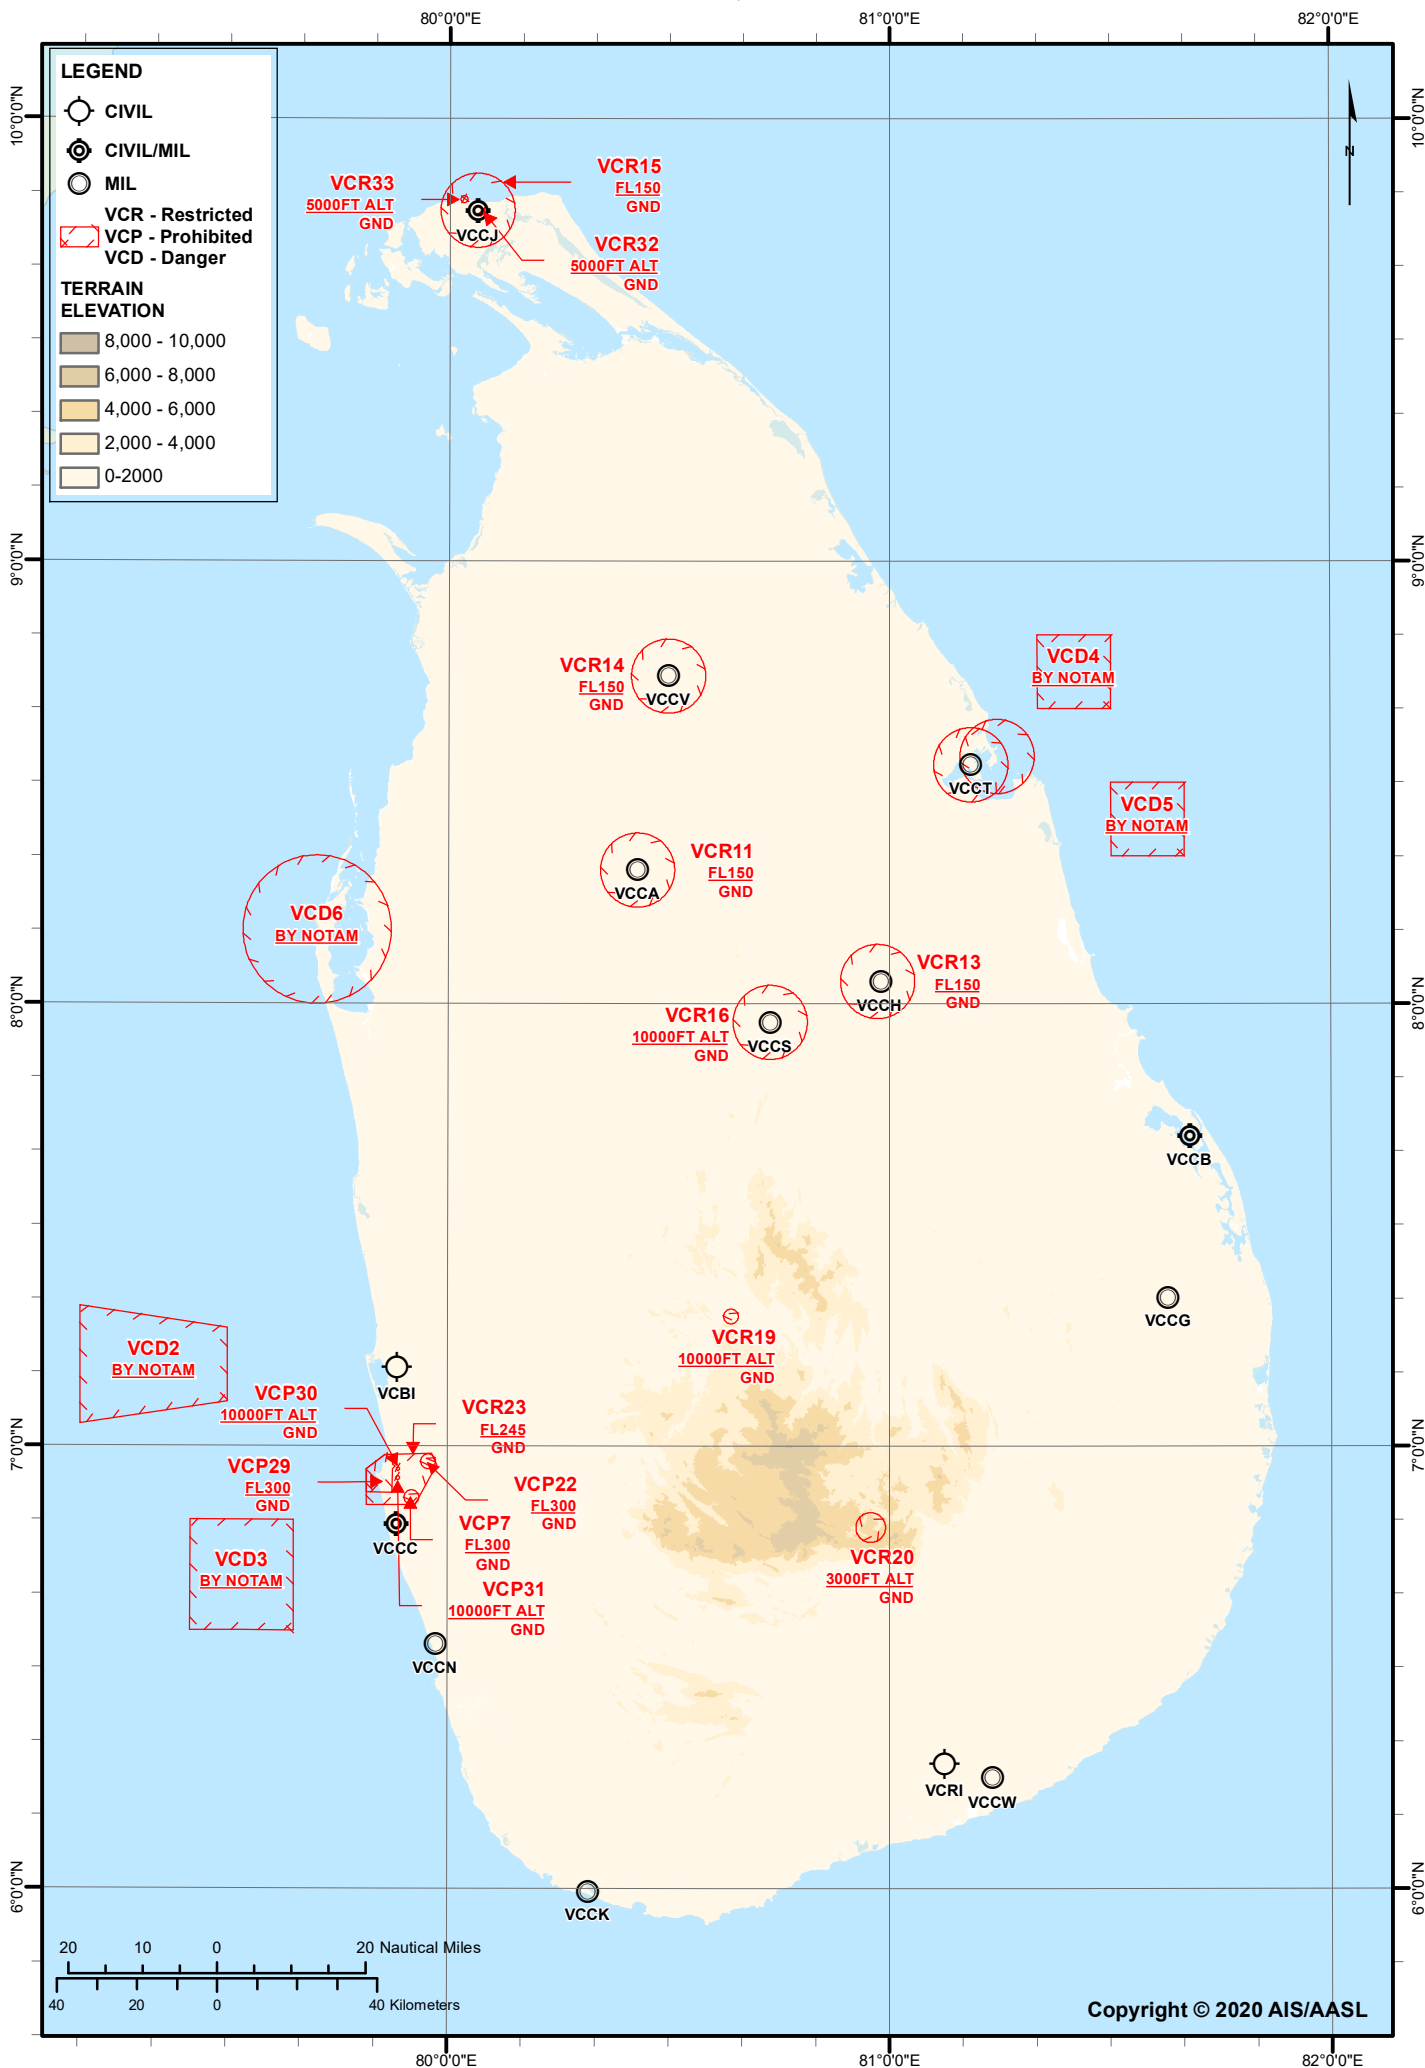

SRI LANKA AERODROMES & RESTRICTED, PROHIBITED AND DANGER AREAS

Aerodromes, Prohibited Areas, Restricted Areas and Danger Areas of Sri Lanka

Identification, Name and Lateral Limits	Remarks: (Time of Activity, Type of Restriction, Nature of Hazard, Risk of Interception etc.)
<u>AERODROMES</u>	
VCBI - KATUNAYAKE / Bandaranaike Intl Airport Colombo	
VCCA - ANURADHAPURA / Anuradhapura	
VCCB - BATTICALOA	
VCCC - RATMALANA / Colombo	
VCCG - GAL - OYA / Amparai	
VCCH - HINGURAKGODA / Minneriya	
VCCJ - KANKESANTURAI / Jaffna International Airport	
VCCK - KOGGALA	
VCCN - KATUKURUNDA	
VCCS - SIGIRIYA	
VCCT - TRINCOMALEE / China-bay	
VCCV - VAVUNIYA	
VCCW - WIRAWILA / Wirawila	
VCRI - MATTALA / Mattala Rajapaksa International Airport	
<u>PROHIBITED AREAS</u>	
VCP7 A circle of 1NM radius, centered on 065301N 0795508E.	Active : PERM Parliamentary Complex Landing / Overflying of aircraft prohibited.
VCP22 A circle of 1NM radius centered on 065752N 0795725E	Active : PERM Sapugaskanda Oil Refinery Landing / Overflying of aircraft prohibited
VCP29 An area bounded by COORDS: 065849N 0795237E- 065730N0795235E- 065715N 0795253E- 065653N 0795234E- 065342N 0795229E- 065345N 0794900E 065654N 0794900E and 065850N 0795133E-065849N 0795237E	Active : PERM Colombo City Landing / Overflying of aircraft prohibited
VCP30 A circle of 0.25NM radius centered on COORD: 065652N 0795319E	Active : PERM Orugodawatta Petroleum storage tanks. Landing / Overflying of aircraft prohibited