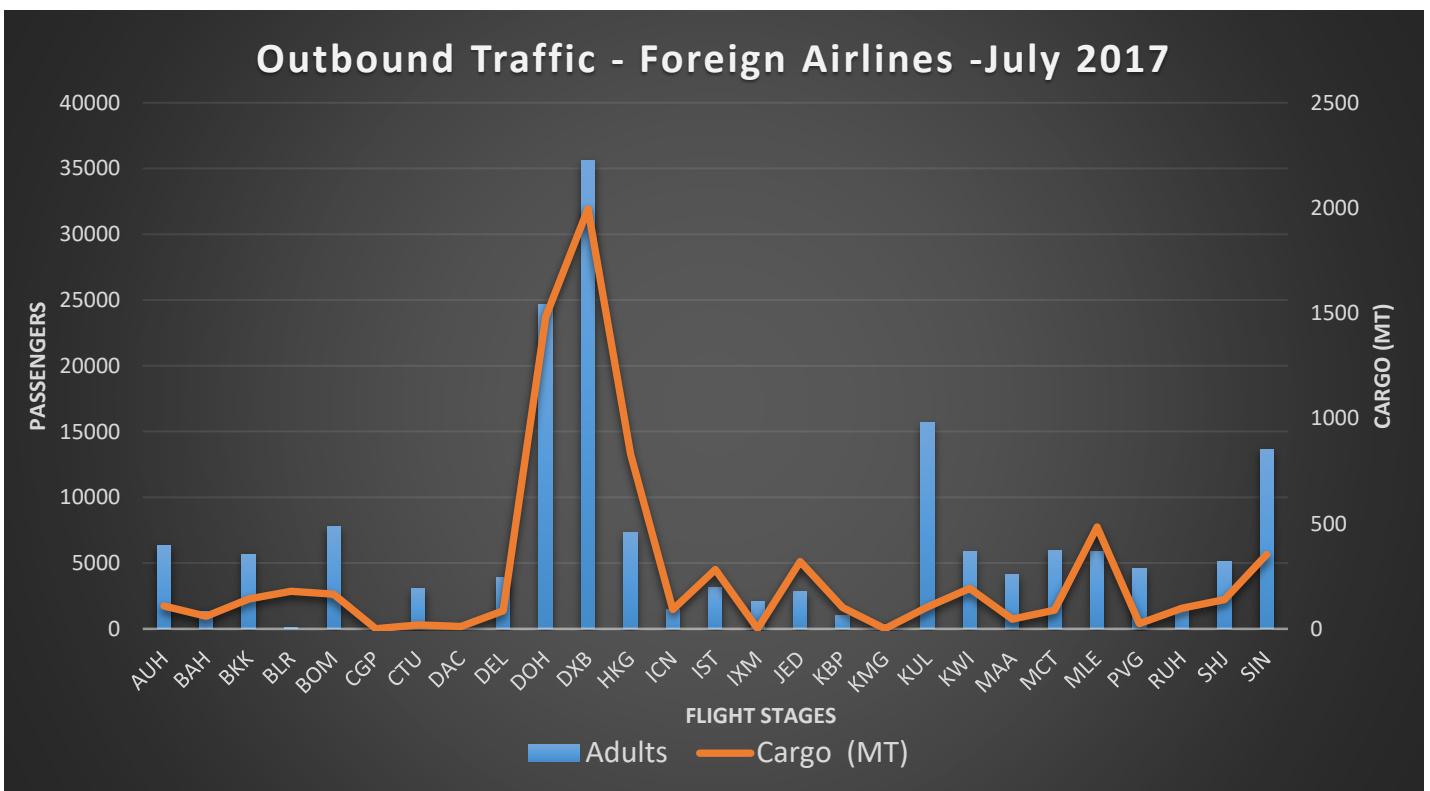

**Outbound Traffic – Local & Foreign Airlines – July 2017**

**Inbound Traffic – Local & Foreign Airlines – July 2017**