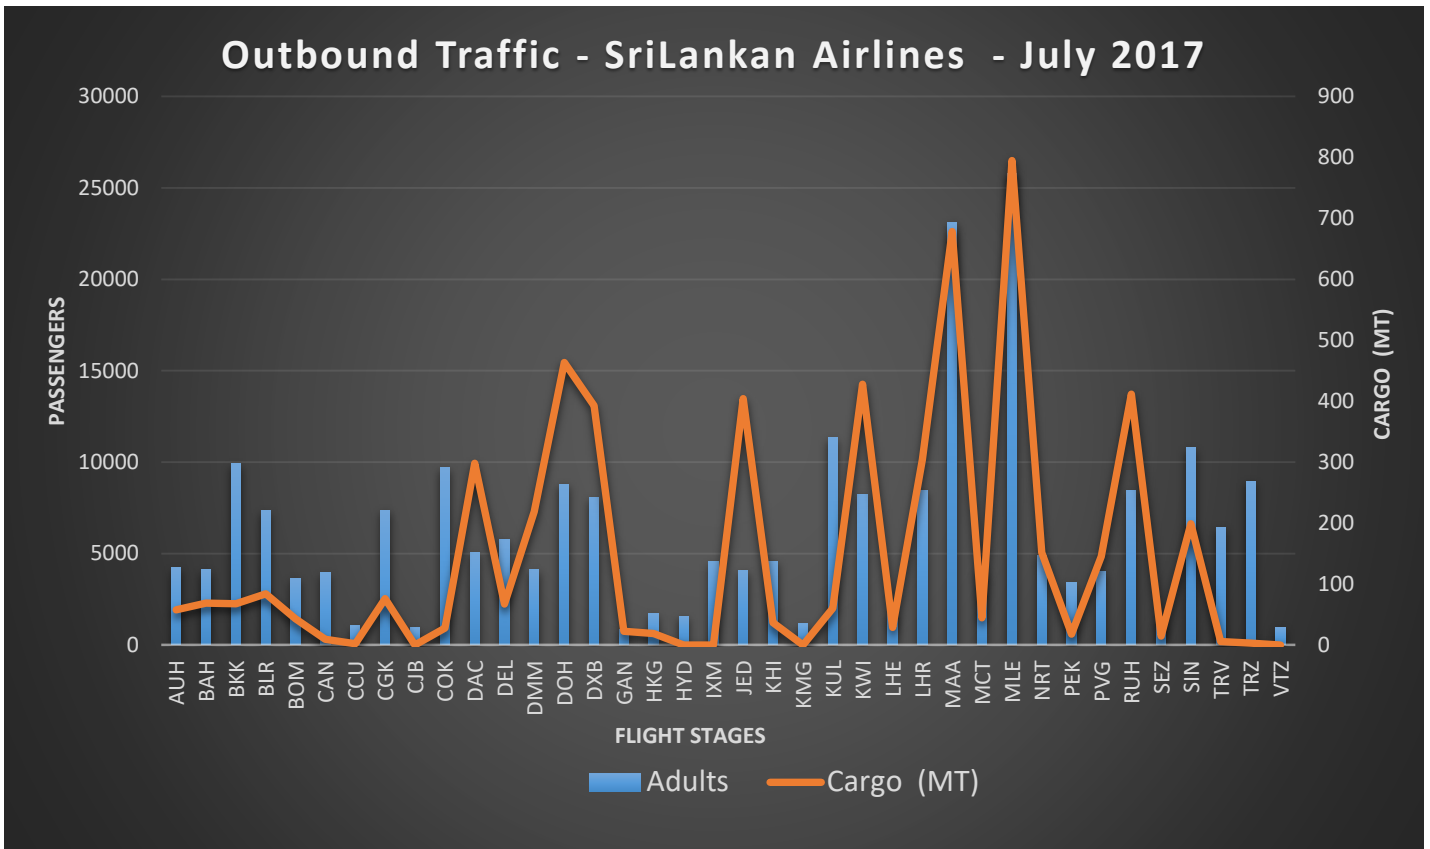

**Outbound Traffic – Local & Foreign Airlines – July 2017**

**Inbound Traffic – Local & Foreign Airlines – July 2017**