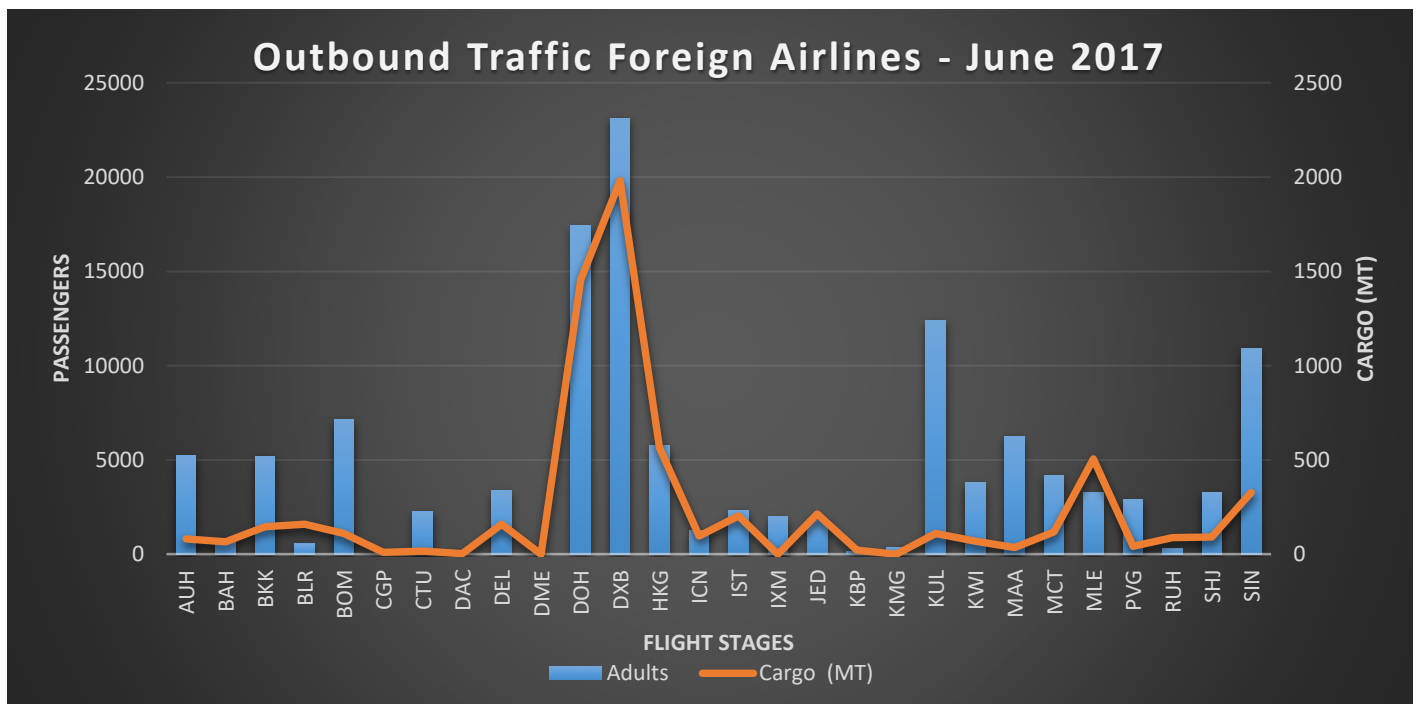

Outbound Traffic – Local & Foreign Airlines – June 2017

Inbound Traffic – Local & Foreign Airlines – June 2017