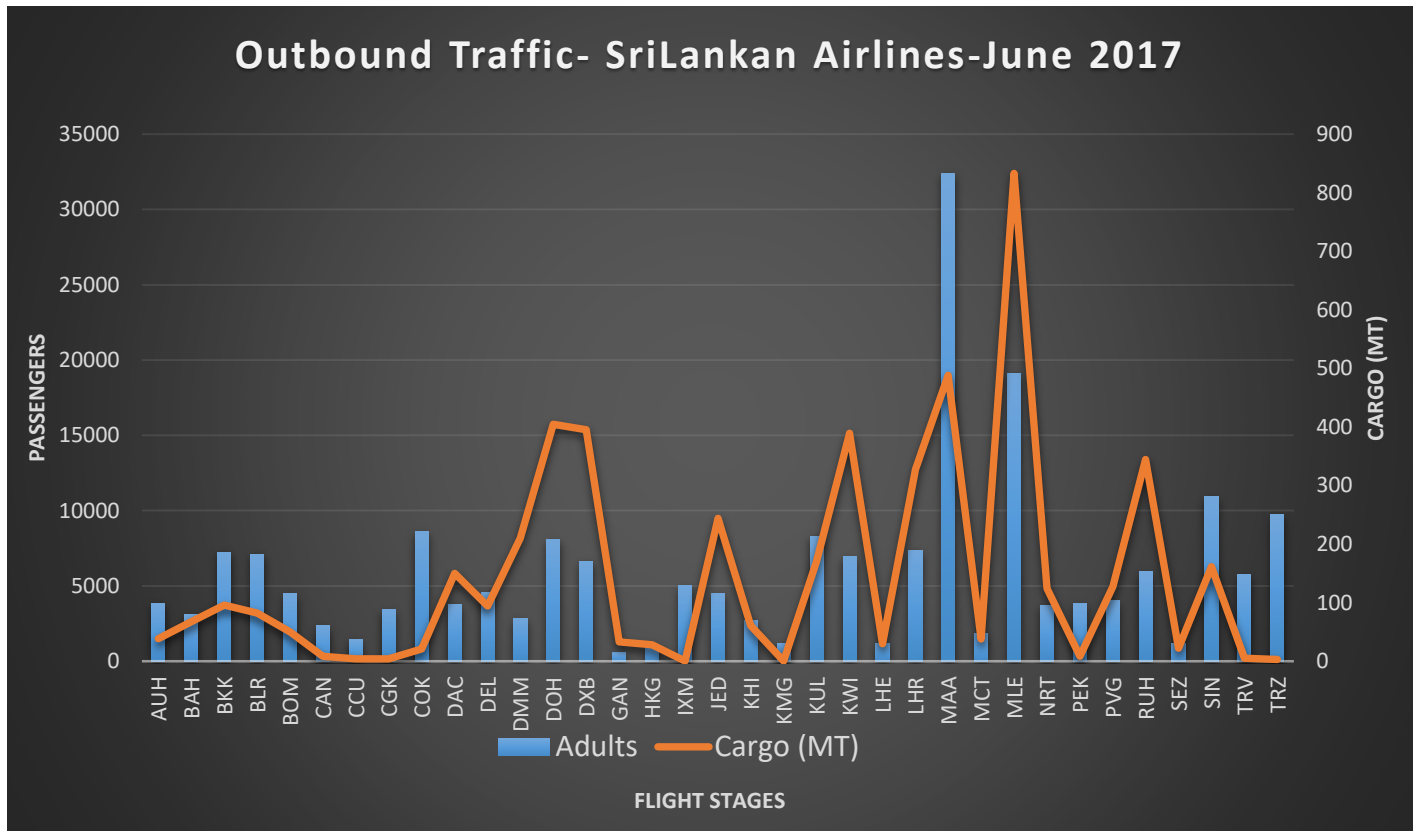

Outbound Traffic – Local & Foreign Airlines – June 2017

Inbound Traffic – Local & Foreign Airlines – June 2017