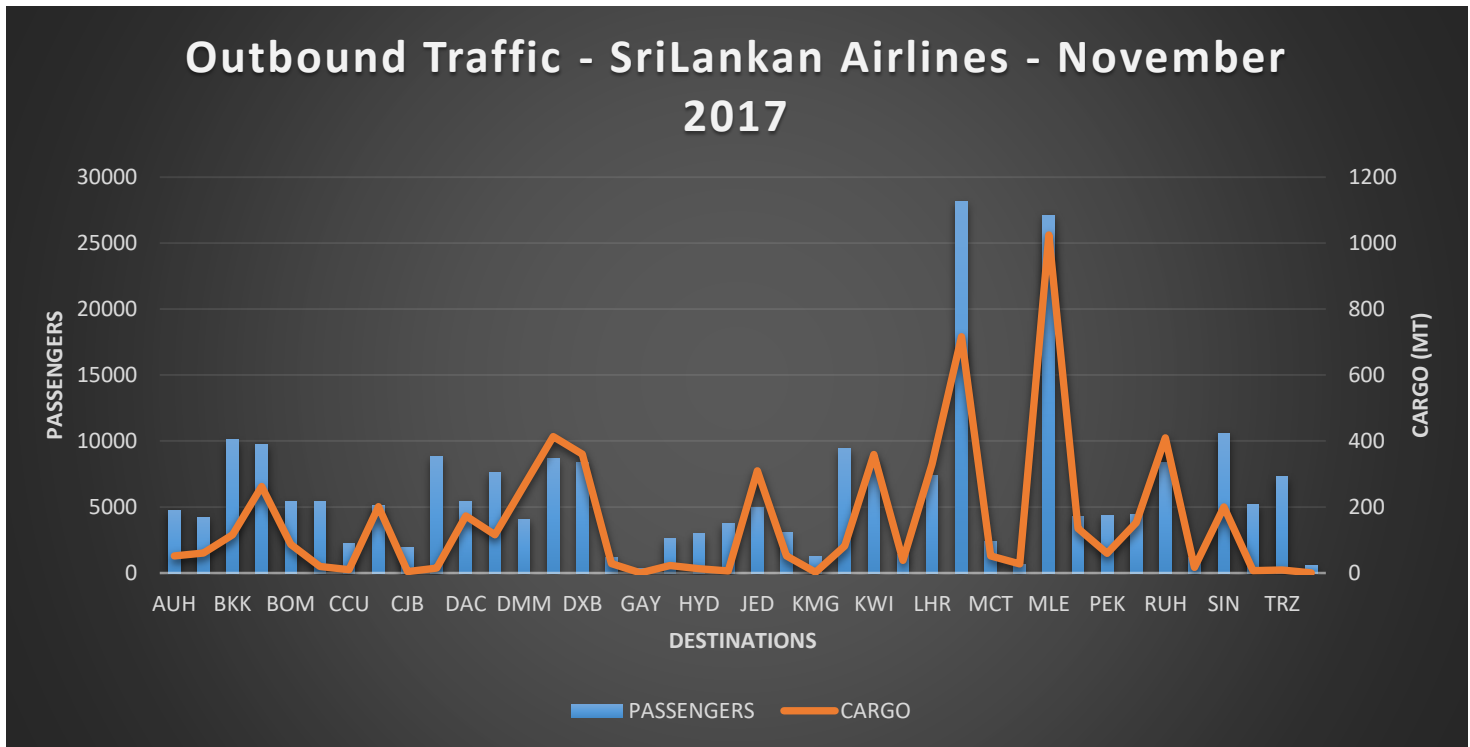

**Outbound Traffic – Local & Foreign Airlines – November 2017**

**Inbound Traffic – Local & Foreign Airlines – November 2017**