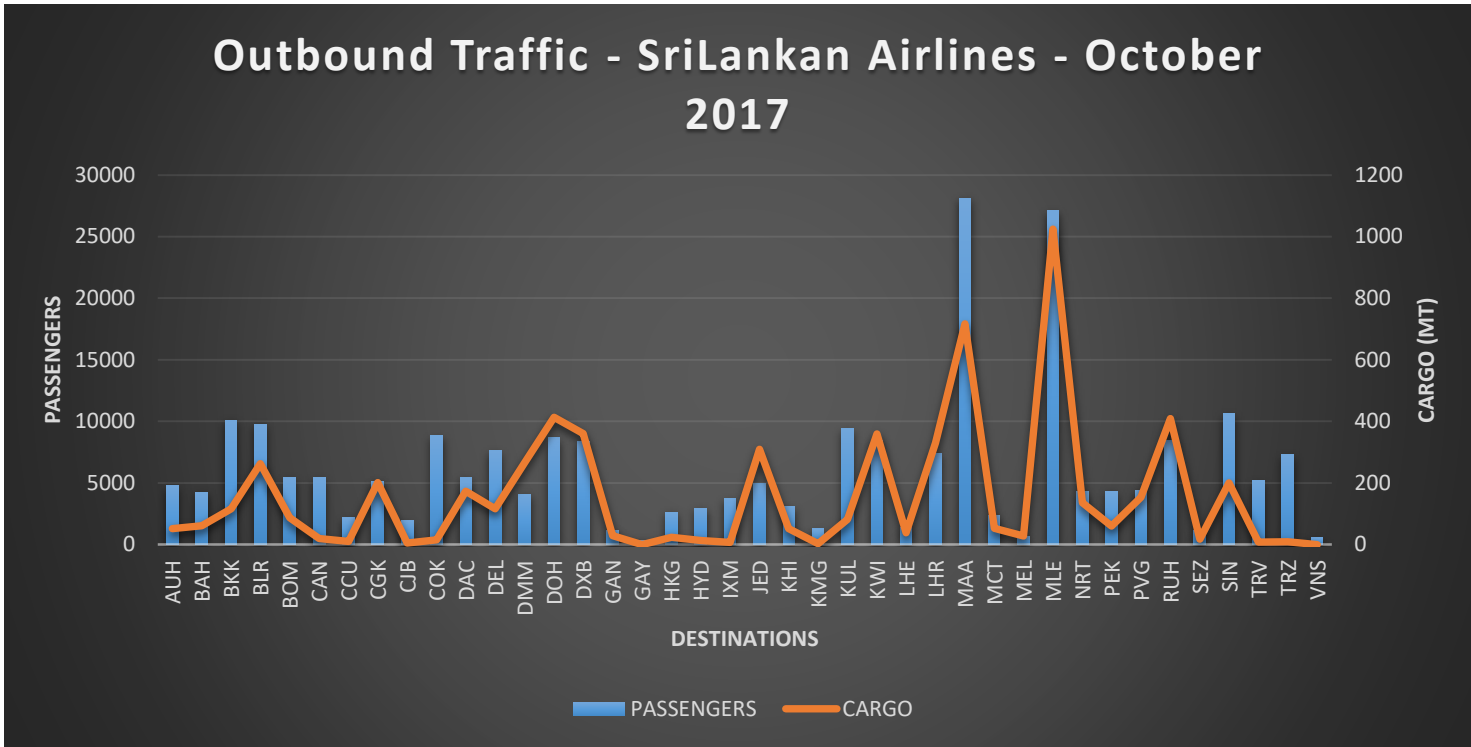

Outbound Traffic – Local & Foreign Airlines – October 2017

Inbound Traffic – Local & Foreign Airlines – October 2017