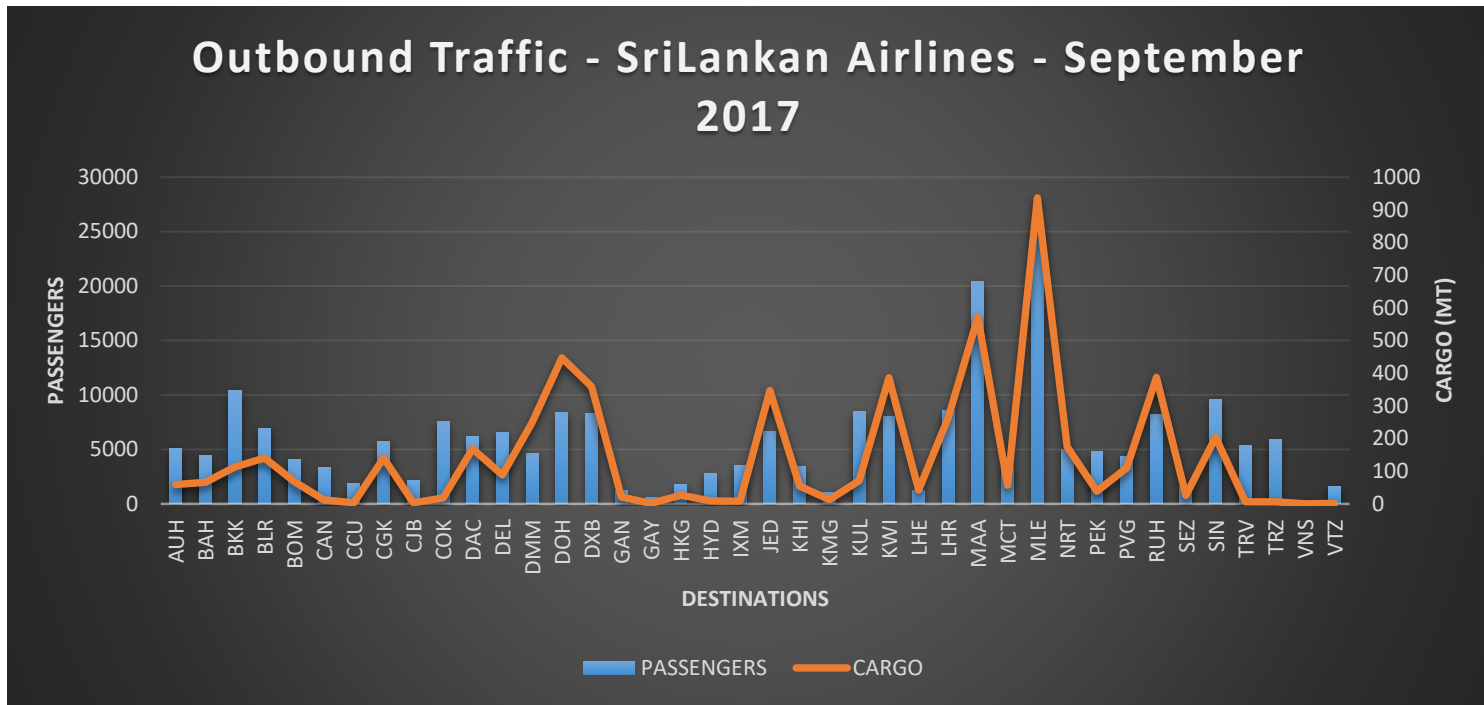

Outbound Traffic – Local & Foreign Airlines – September 2017

Inbound Traffic – Local & Foreign Airlines – September 2017