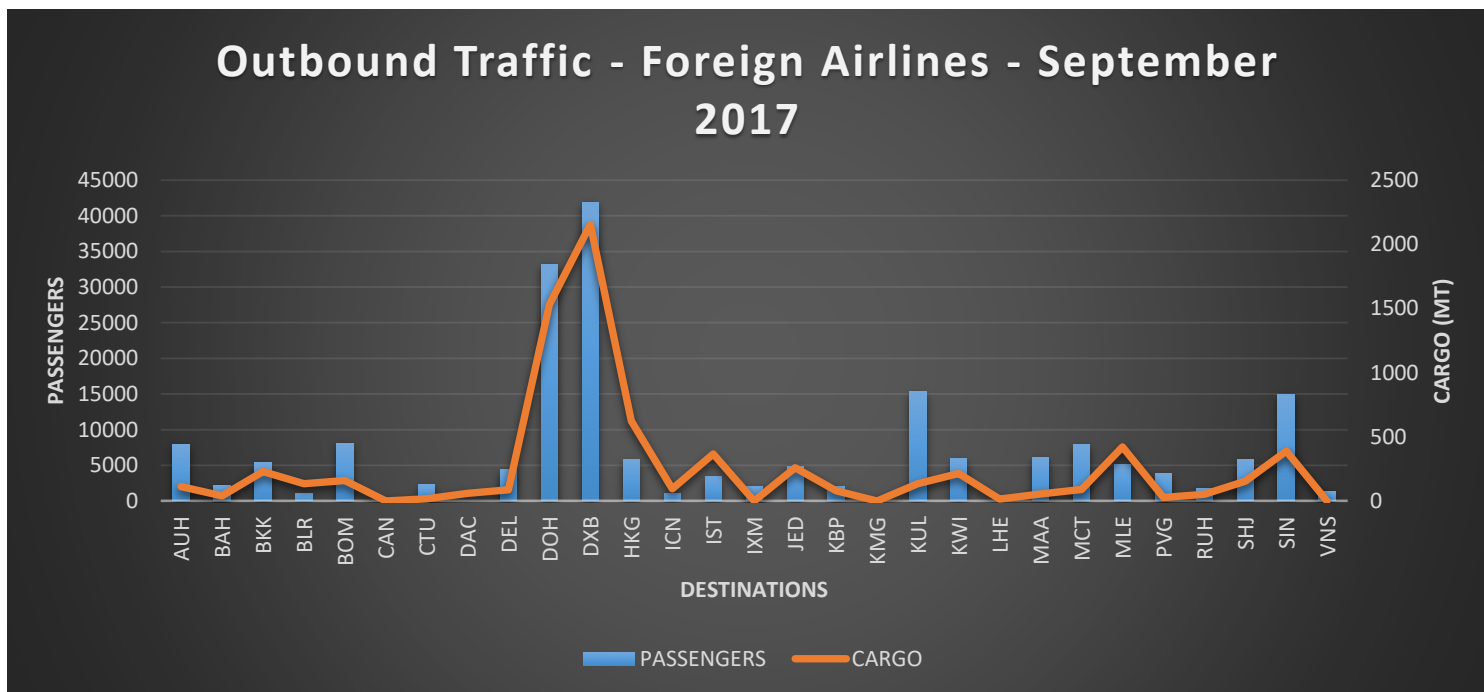

Outbound Traffic – Local & Foreign Airlines – September 2017

Inbound Traffic – Local & Foreign Airlines – September 2017