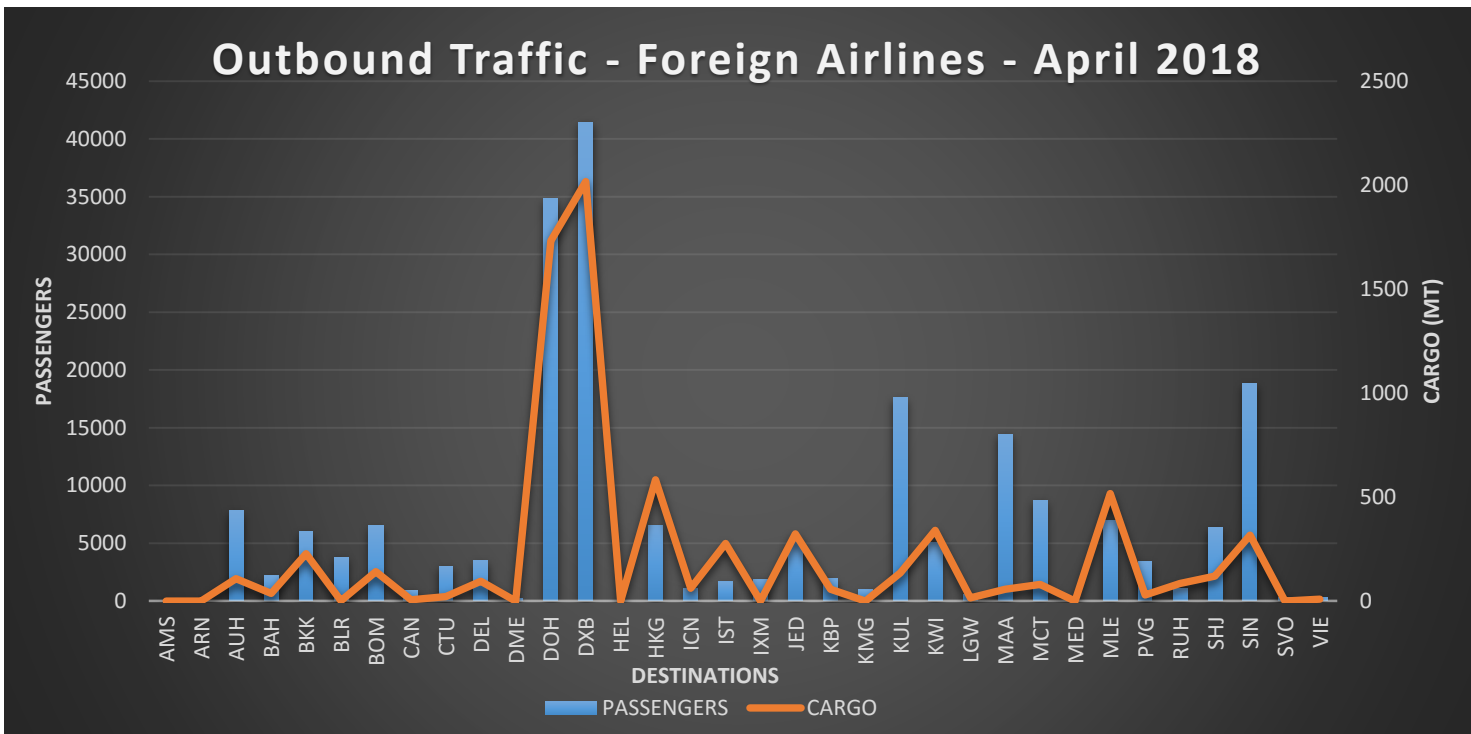

Outbound Traffic – Local & Foreign Airlines – April 2018

Inbound Traffic – Local & Foreign Airlines – April 2018