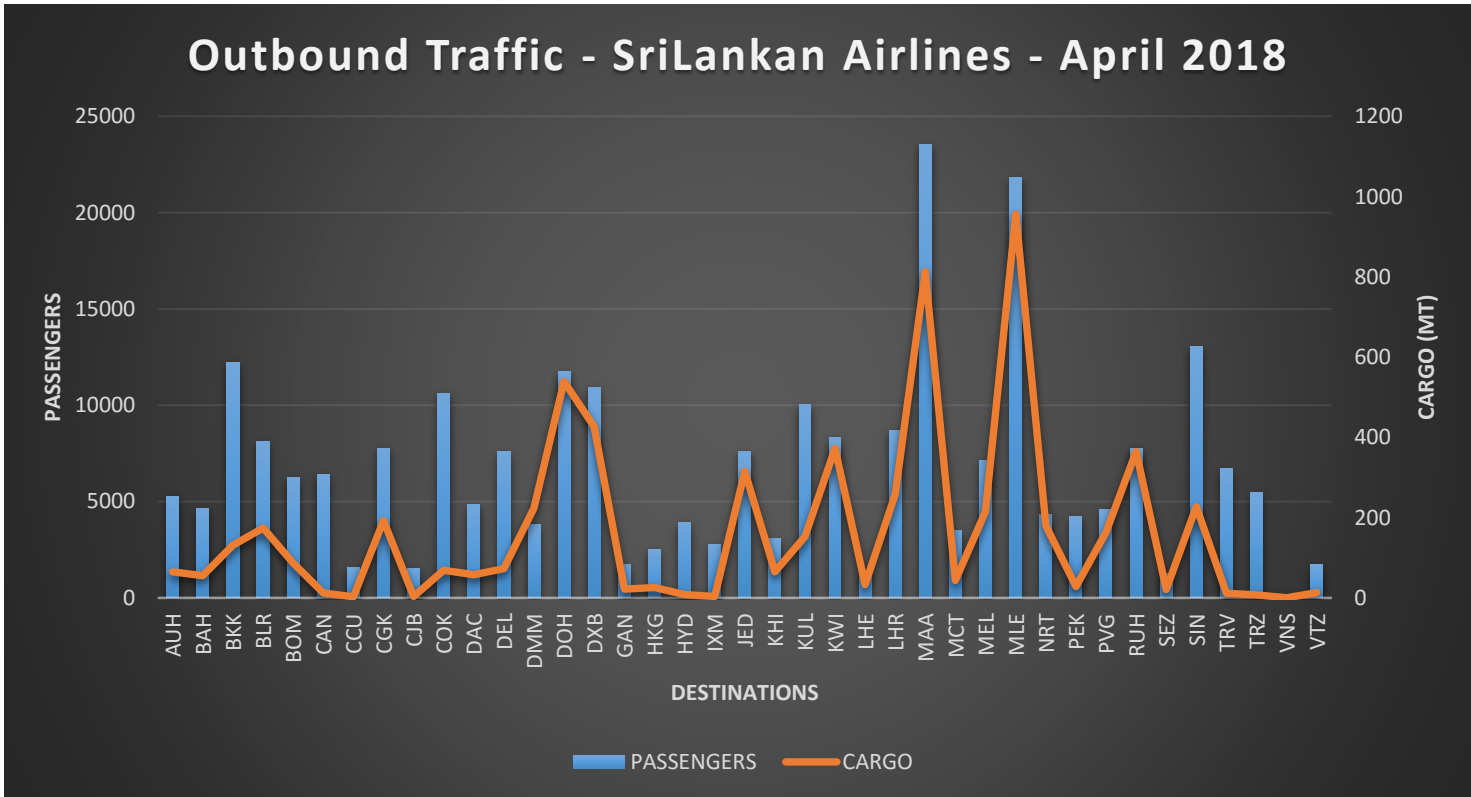

Outbound Traffic – Local & Foreign Airlines – April 2018

Inbound Traffic – Local & Foreign Airlines – April 2018