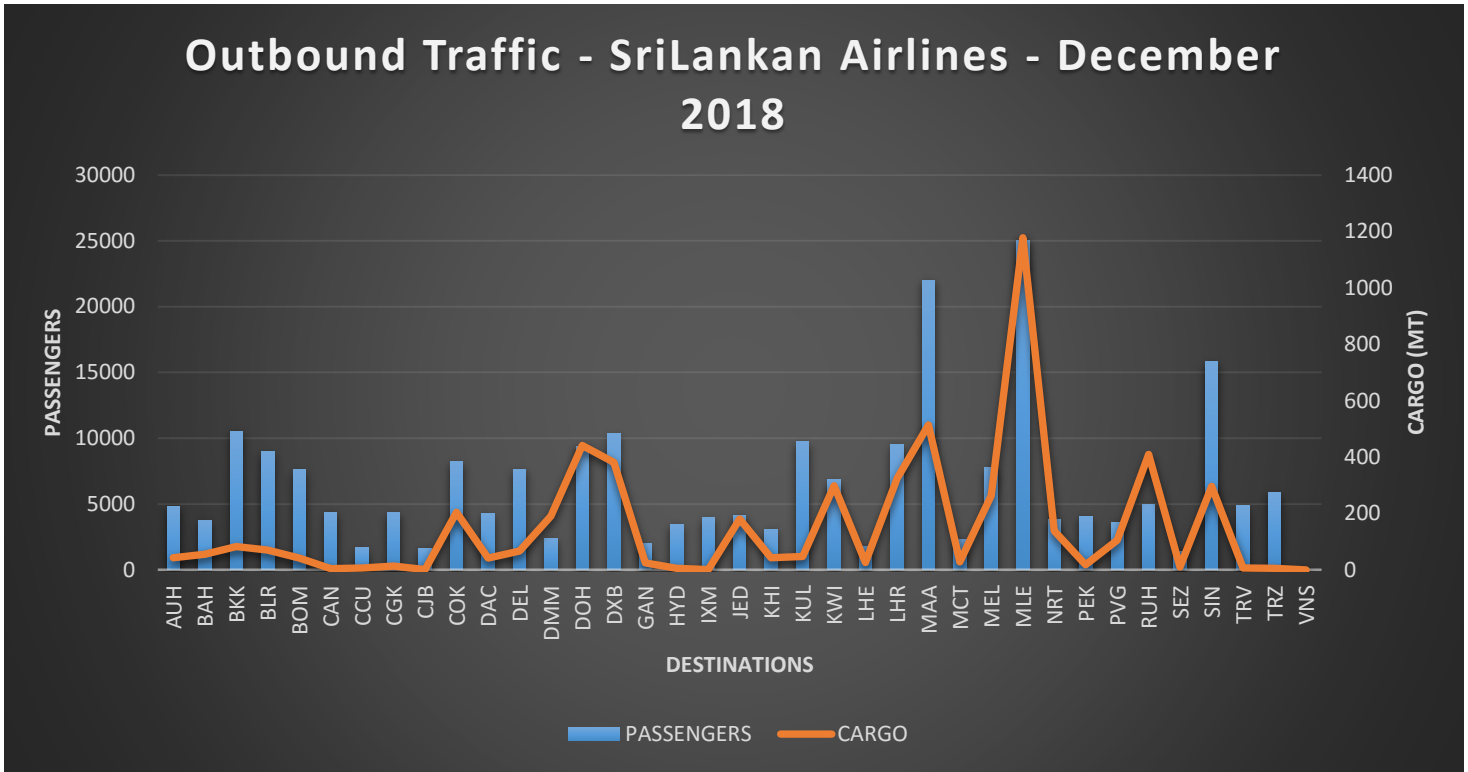

Outbound Traffic – Local & Foreign Airlines – December 2018

Inbound Traffic – Local & Foreign Airlines – December 2018