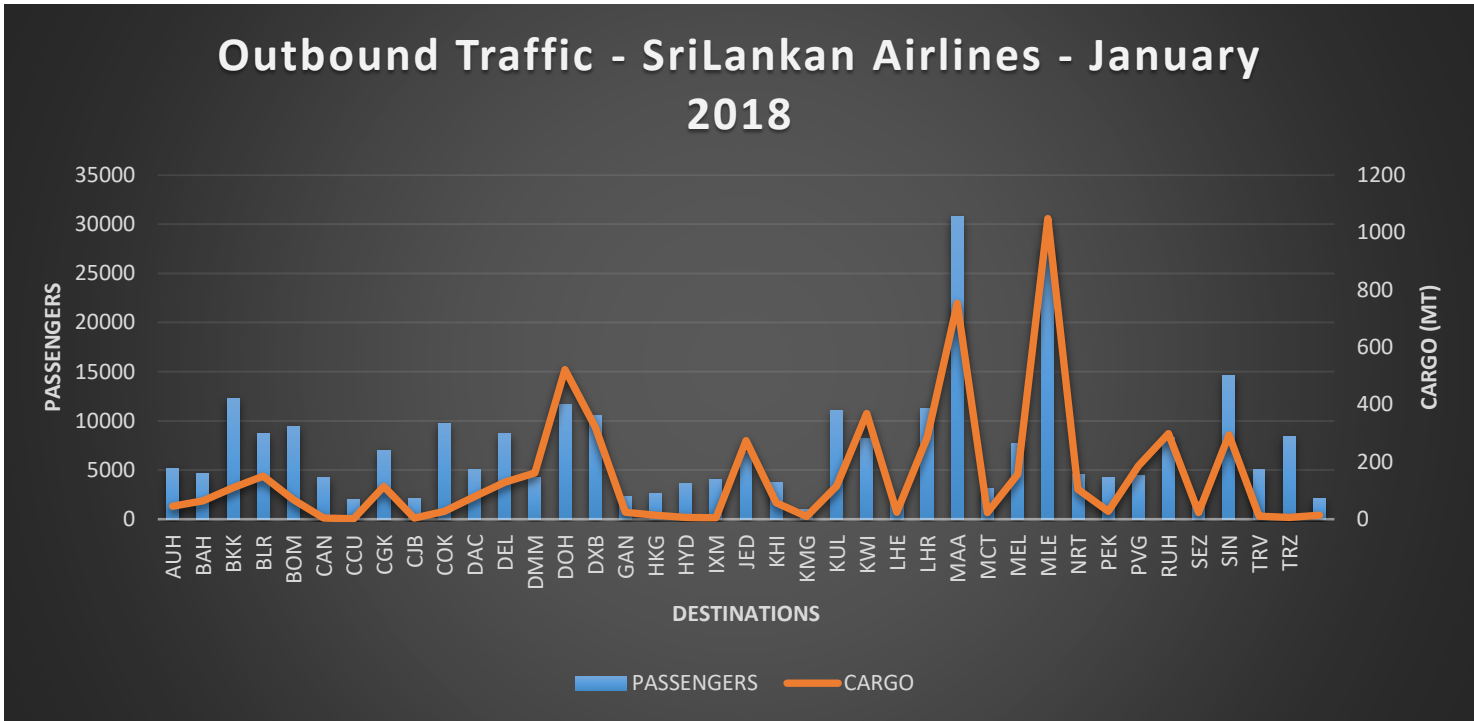

Outbound Traffic – Local & Foreign Airlines – January 2018

Inbound Traffic – Local & Foreign Airlines – January 2018