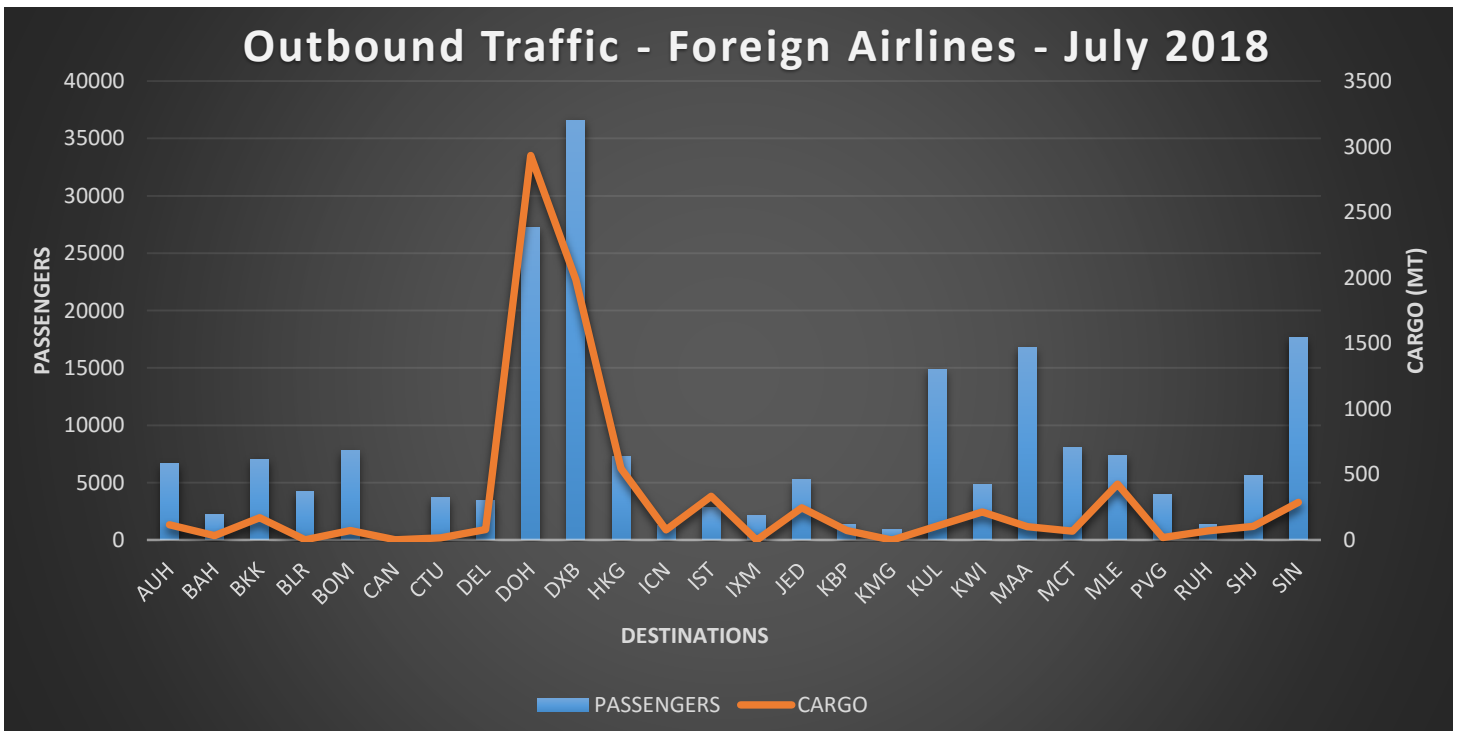

Outbound Traffic – Local & Foreign Airlines – July 2018

Inbound Traffic – Local & Foreign Airlines – July 2018