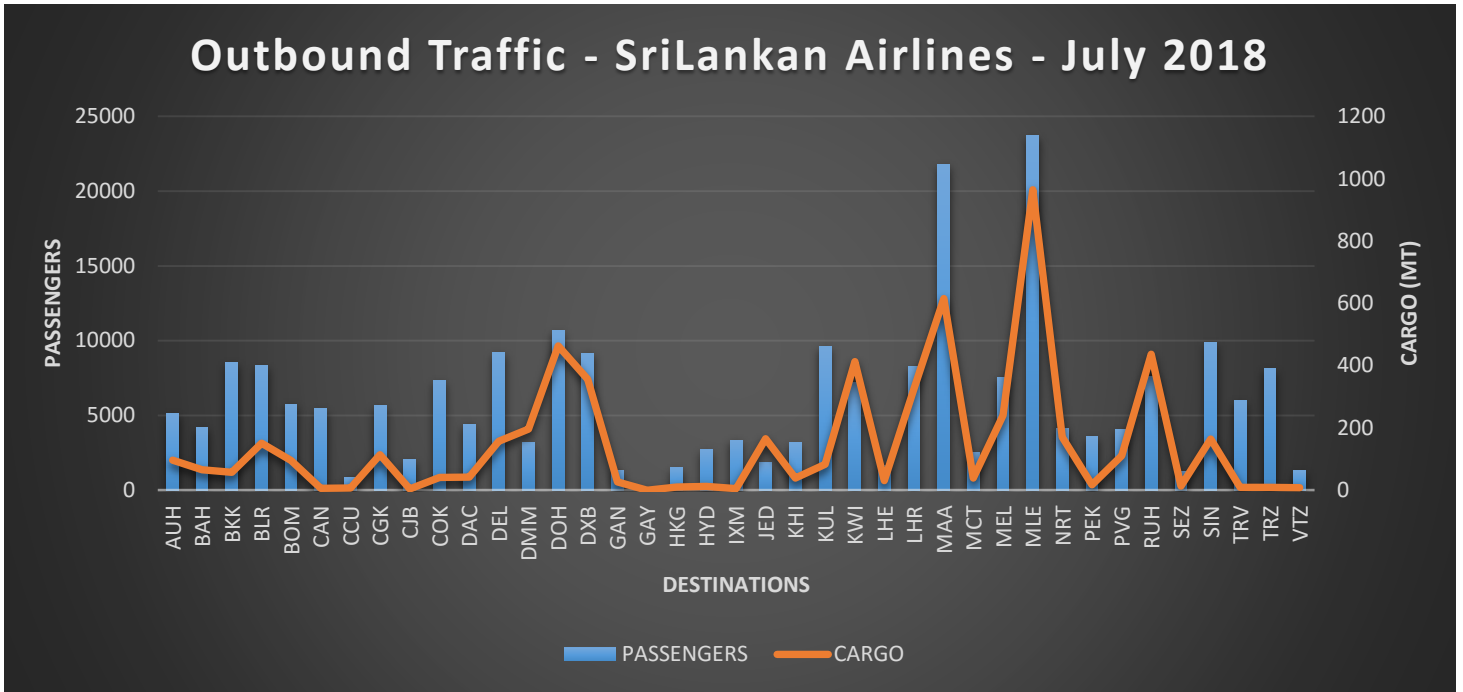

Outbound Traffic – Local & Foreign Airlines – July 2018

Inbound Traffic – Local & Foreign Airlines – July 2018