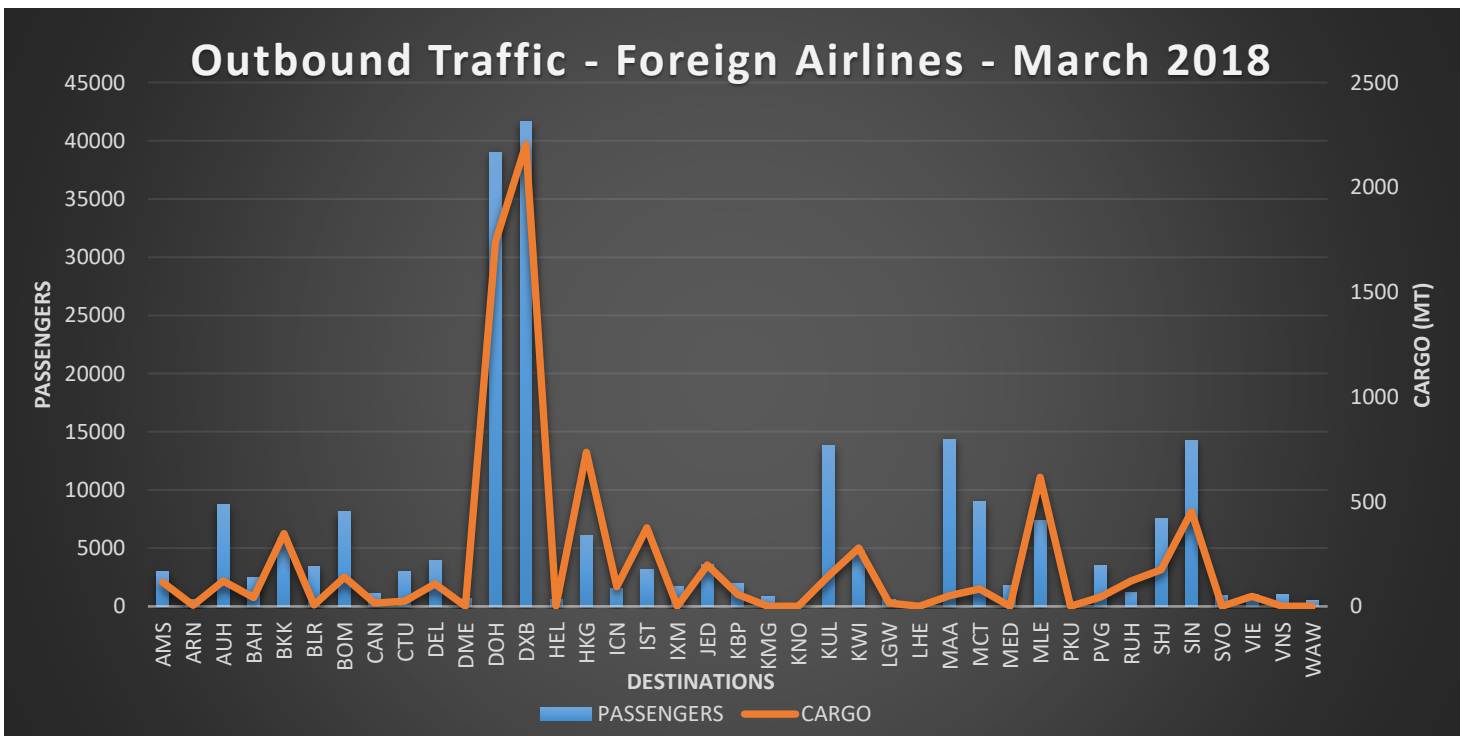

Outbound Traffic – Local & Foreign Airlines – March 2018

Inbound Traffic – Local & Foreign Airlines – March 2018