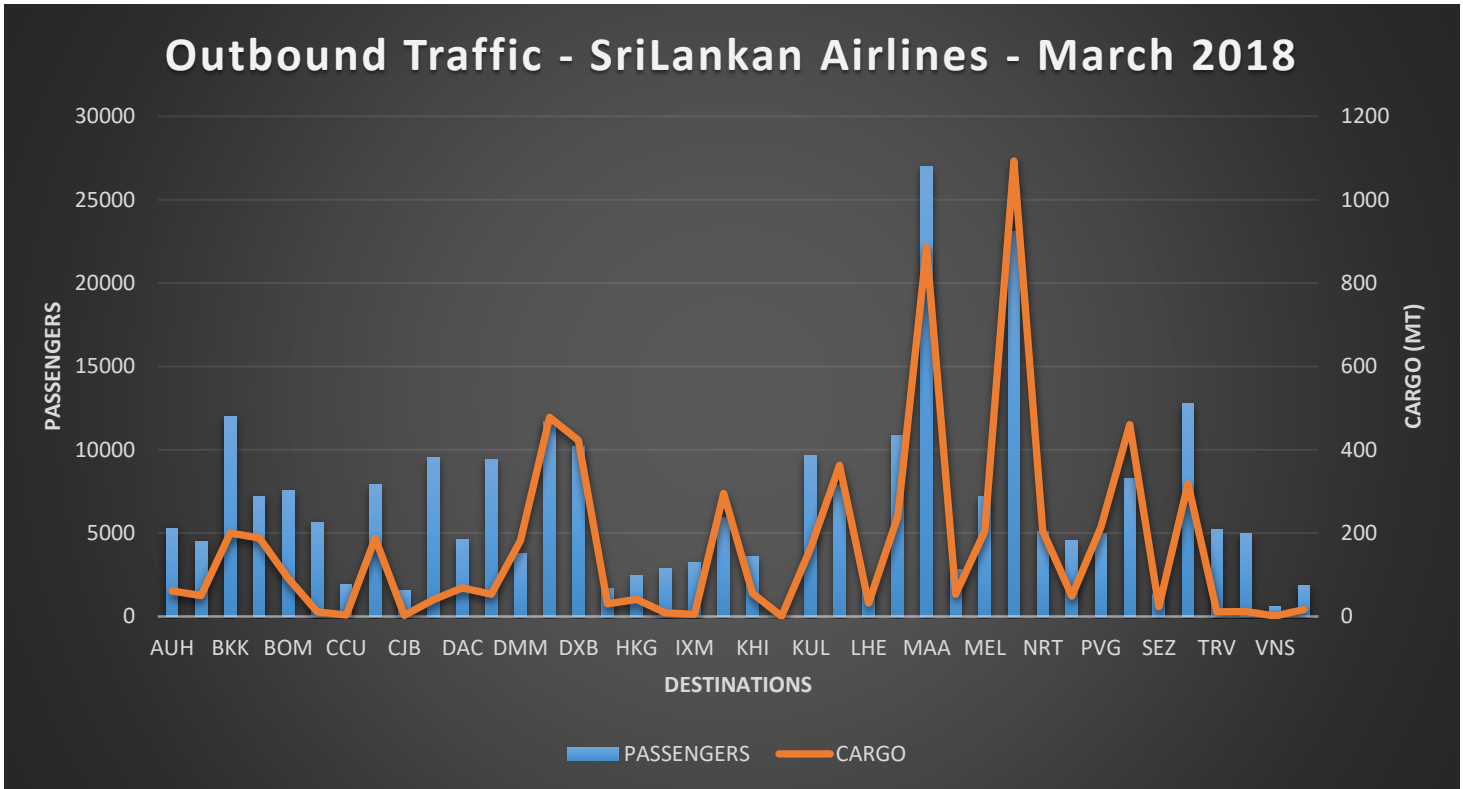

Outbound Traffic – Local & Foreign Airlines – March 2018

Inbound Traffic – Local & Foreign Airlines – March 2018