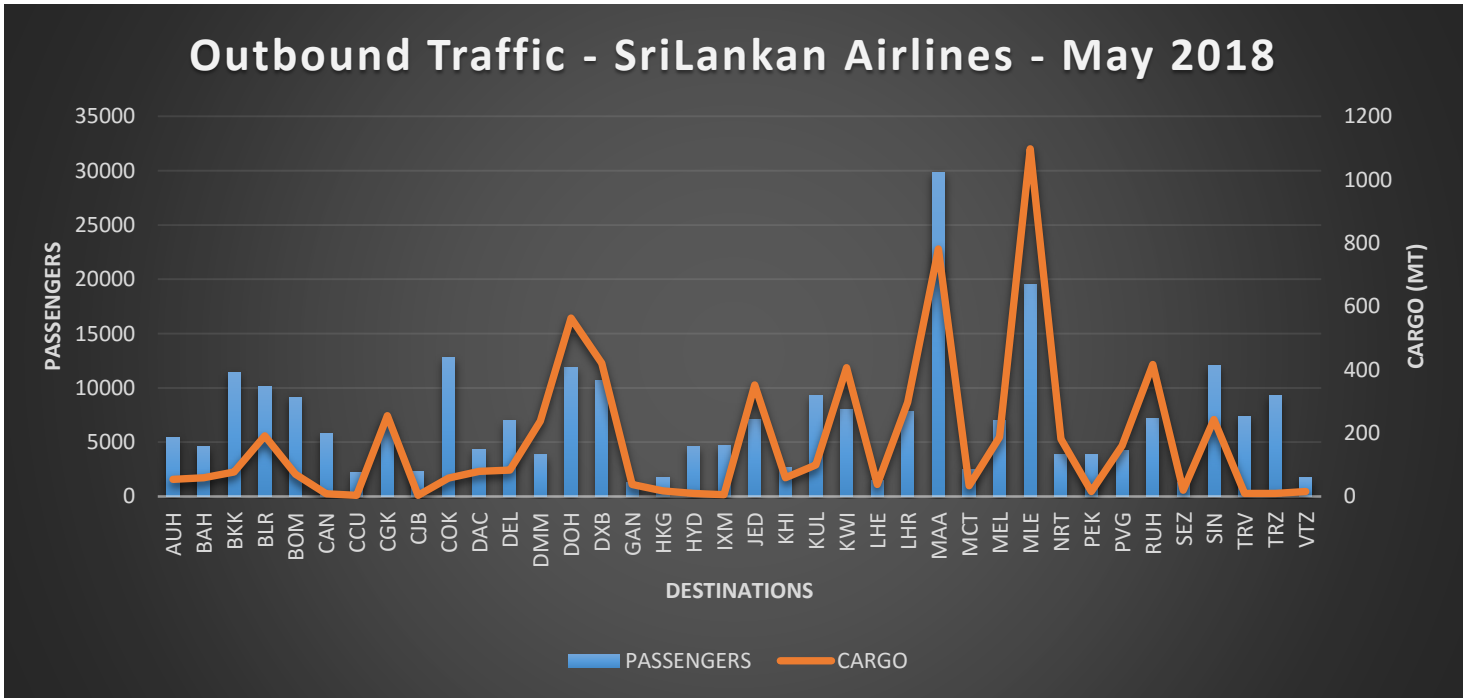

Outbound Traffic – Local & Foreign Airlines – May 2018

Inbound Traffic – Local & Foreign Airlines – May 2018