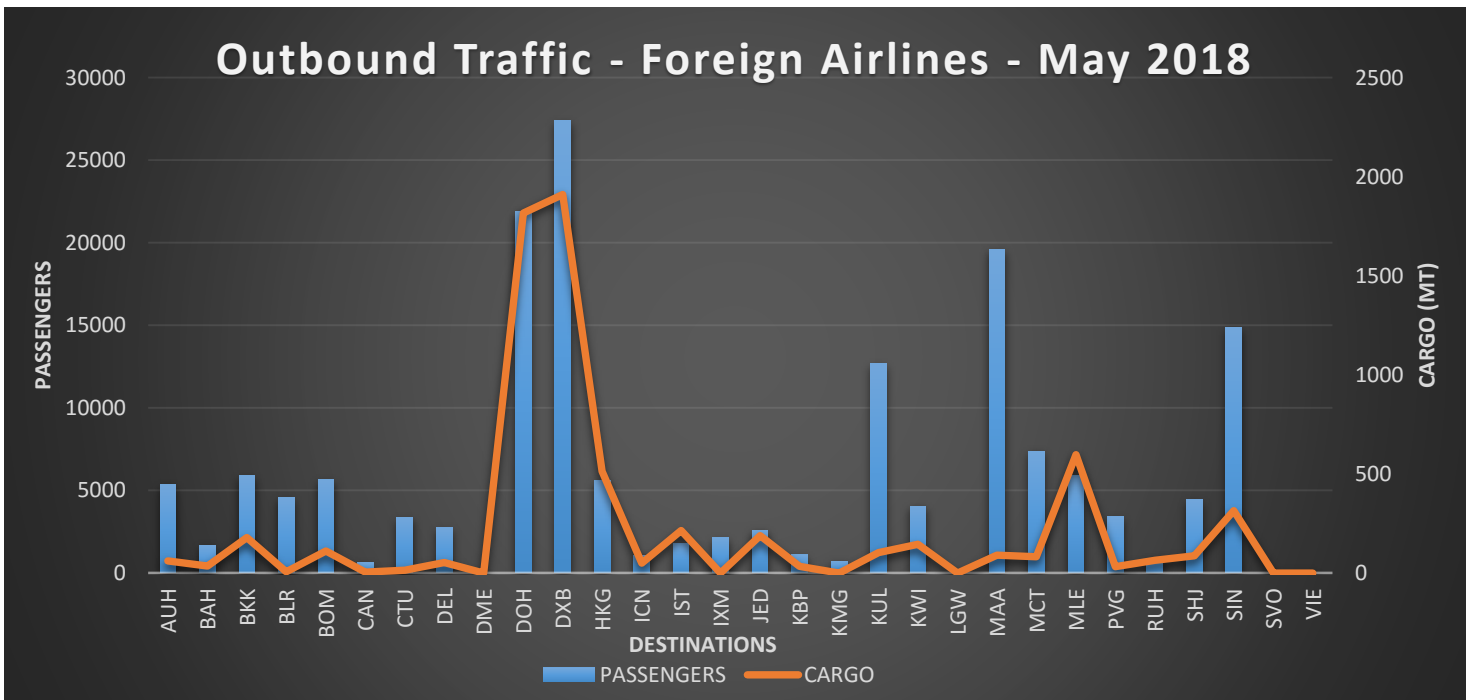

Outbound Traffic – Local & Foreign Airlines – May 2018

Inbound Traffic – Local & Foreign Airlines – May 2018