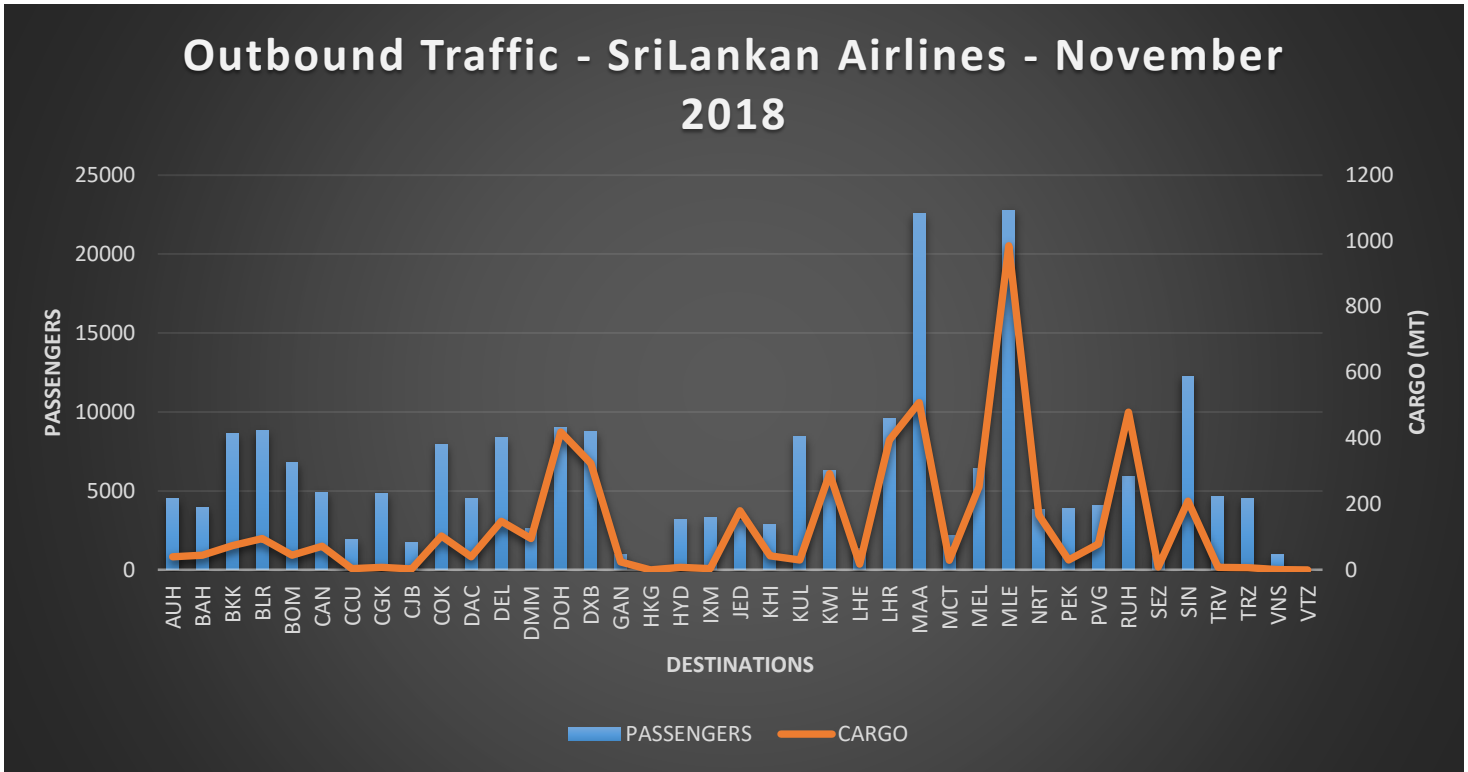

Outbound Traffic – Local & Foreign Airlines – November 2018

Inbound Traffic – Local & Foreign Airlines – November 2018