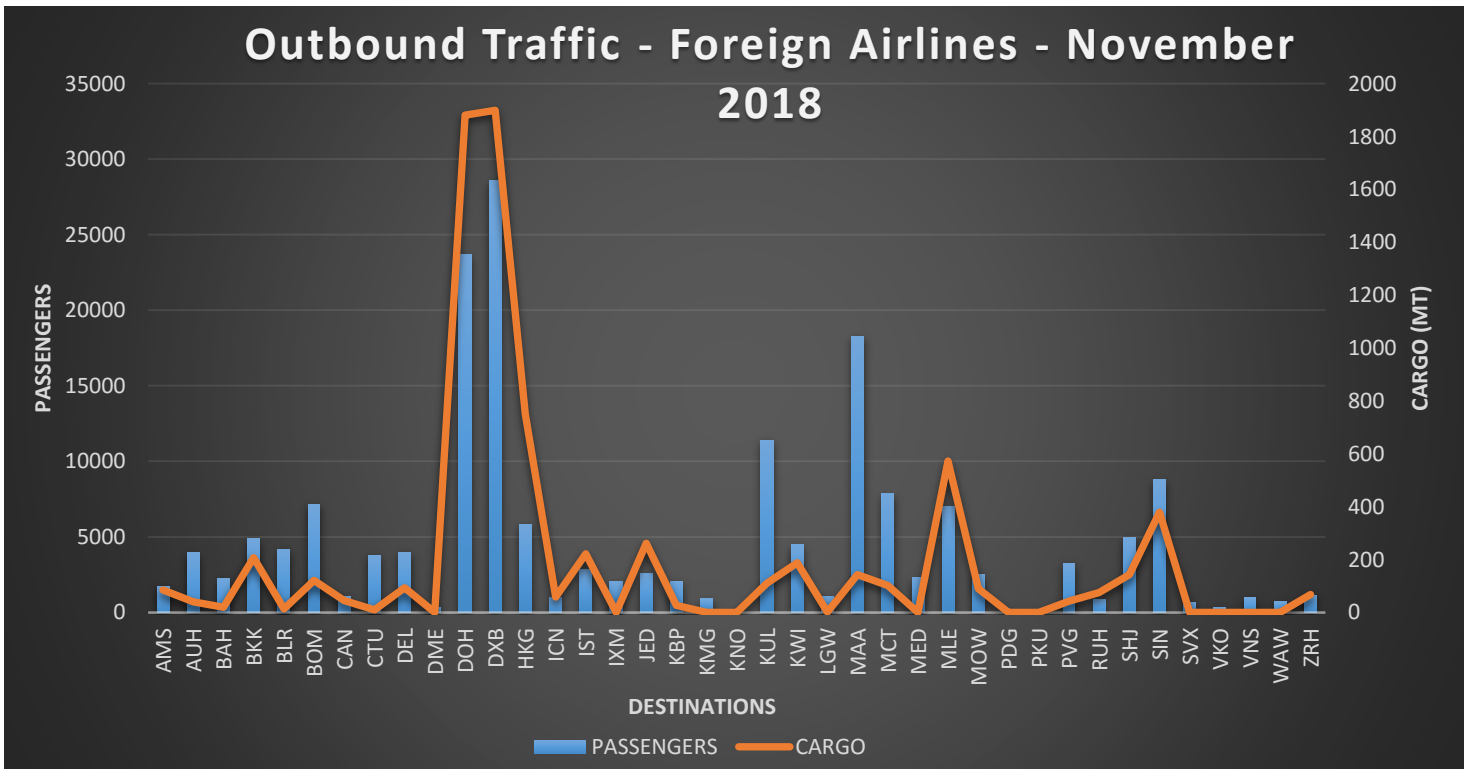

Outbound Traffic – Local & Foreign Airlines – November 2018

Inbound Traffic – Local & Foreign Airlines – November 2018