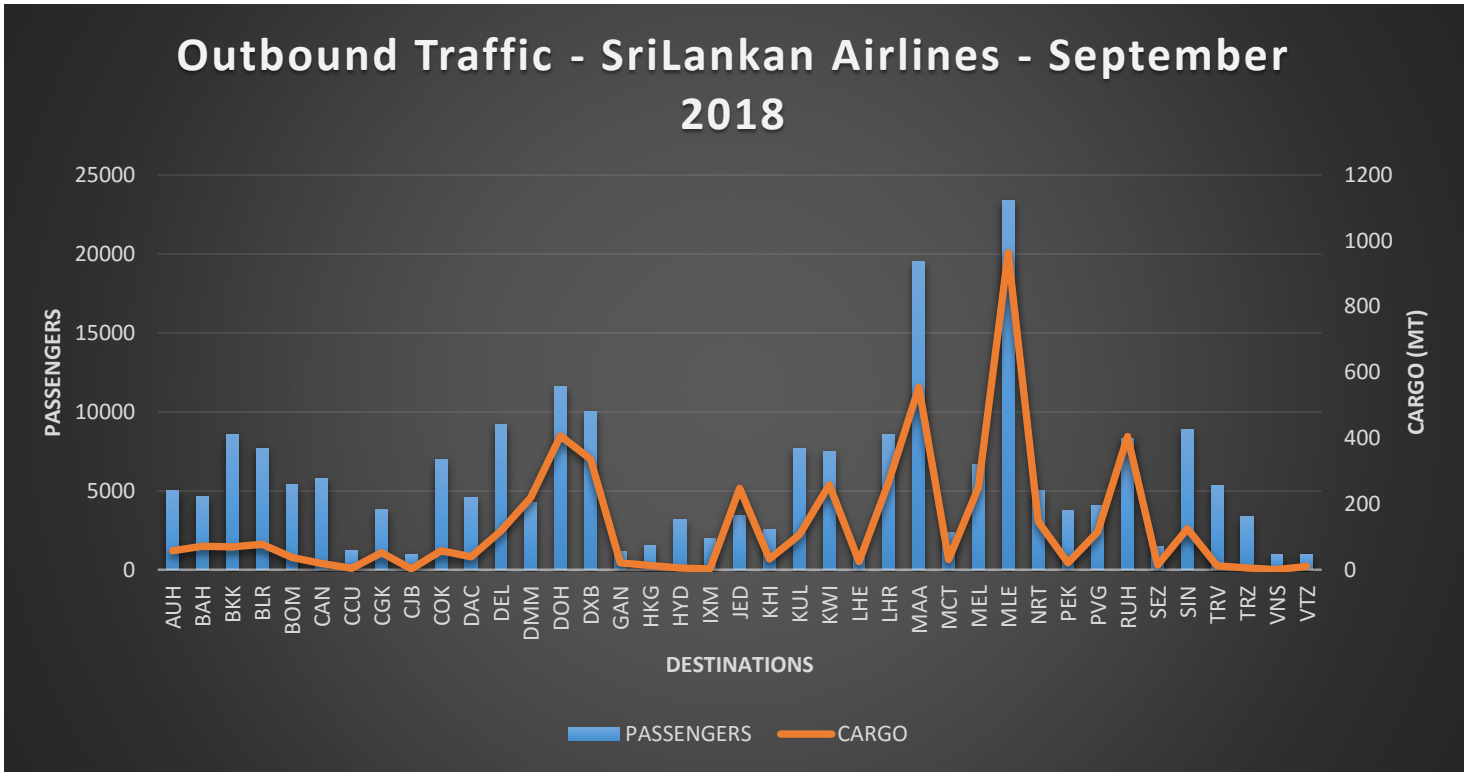

**Outbound Traffic – Local & Foreign Airlines – September 2018**

**Inbound Traffic – Local & Foreign Airlines – September 2018**