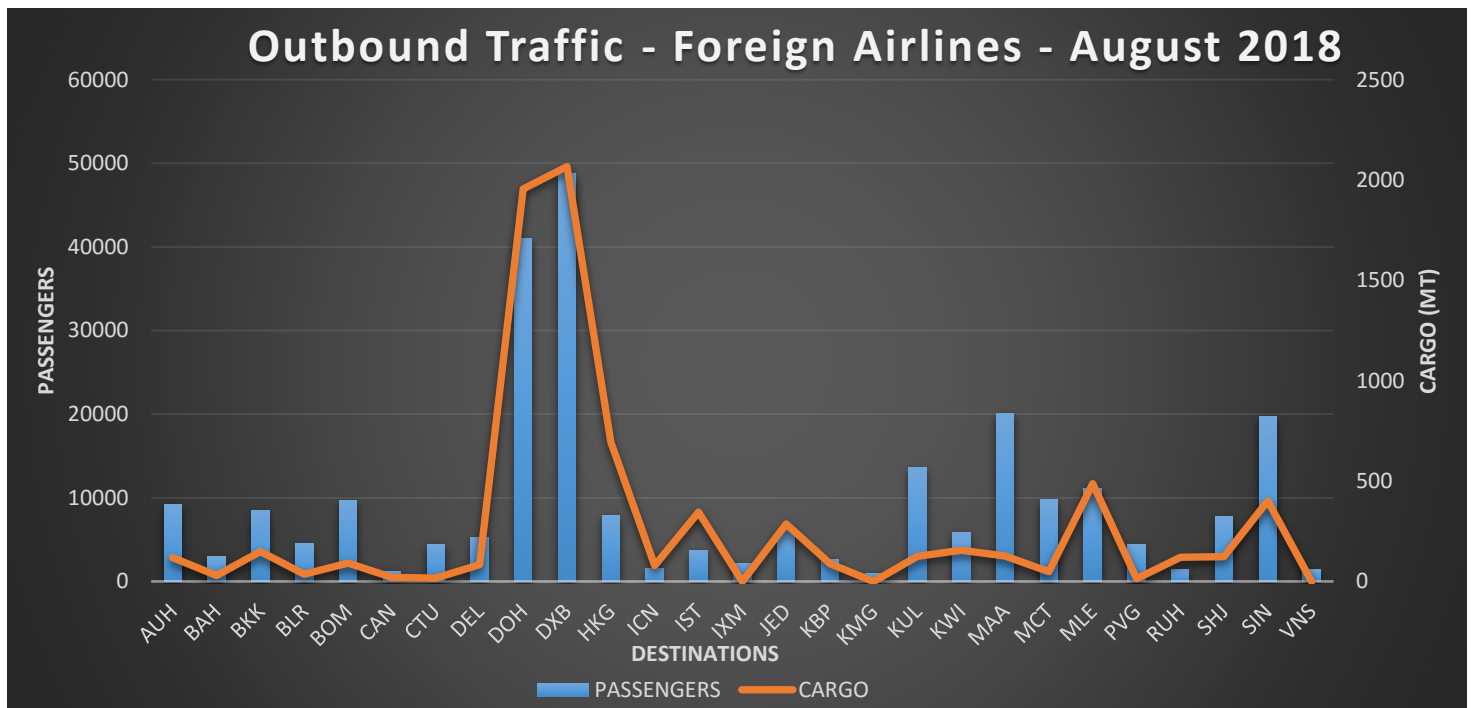

Outbound Traffic – Local & Foreign Airlines – August 2018

Inbound Traffic – Local & Foreign Airlines – August 2018