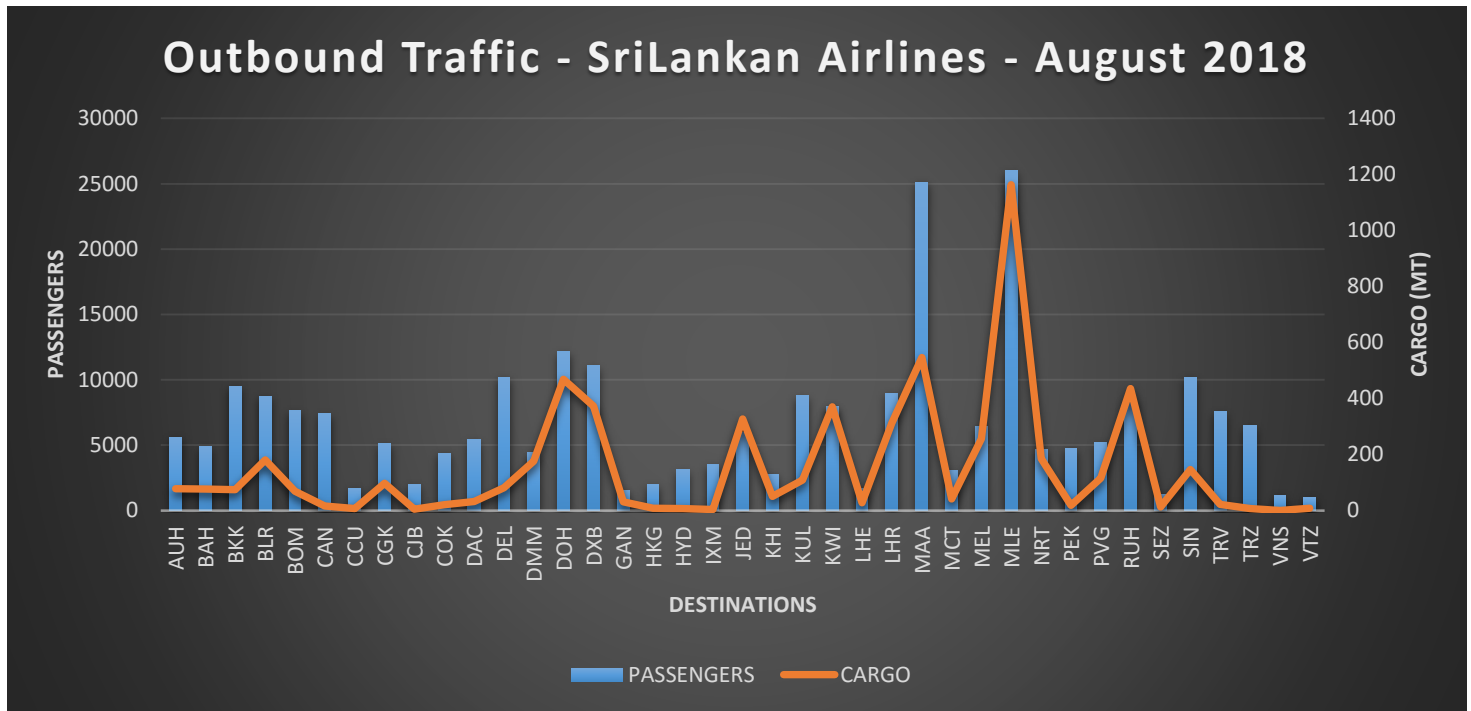

Outbound Traffic – Local & Foreign Airlines – August 2018

Inbound Traffic – Local & Foreign Airlines – August 2018