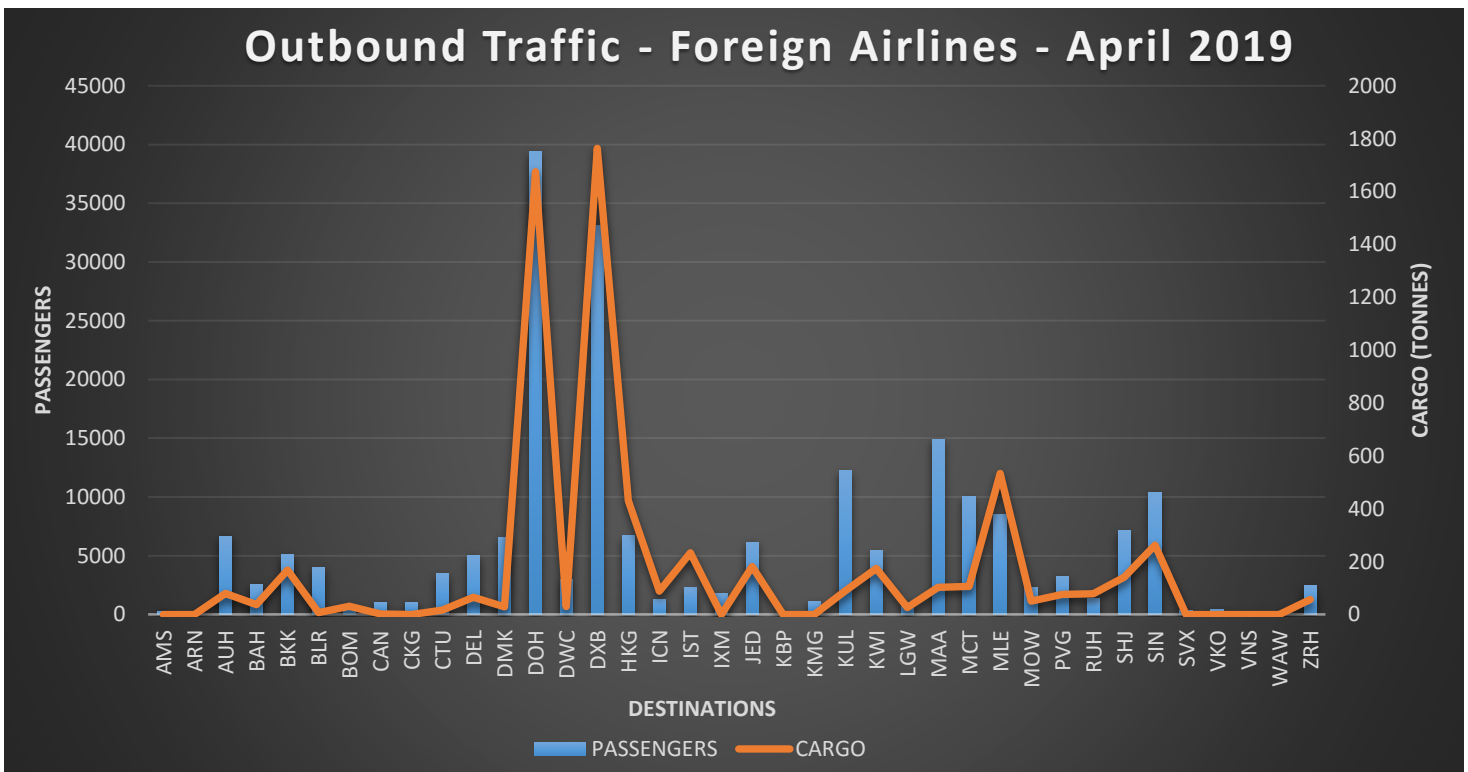

Outbound Traffic – Local & Foreign Airlines – April 2019

Inbound Traffic – Local & Foreign Airlines – April 2019