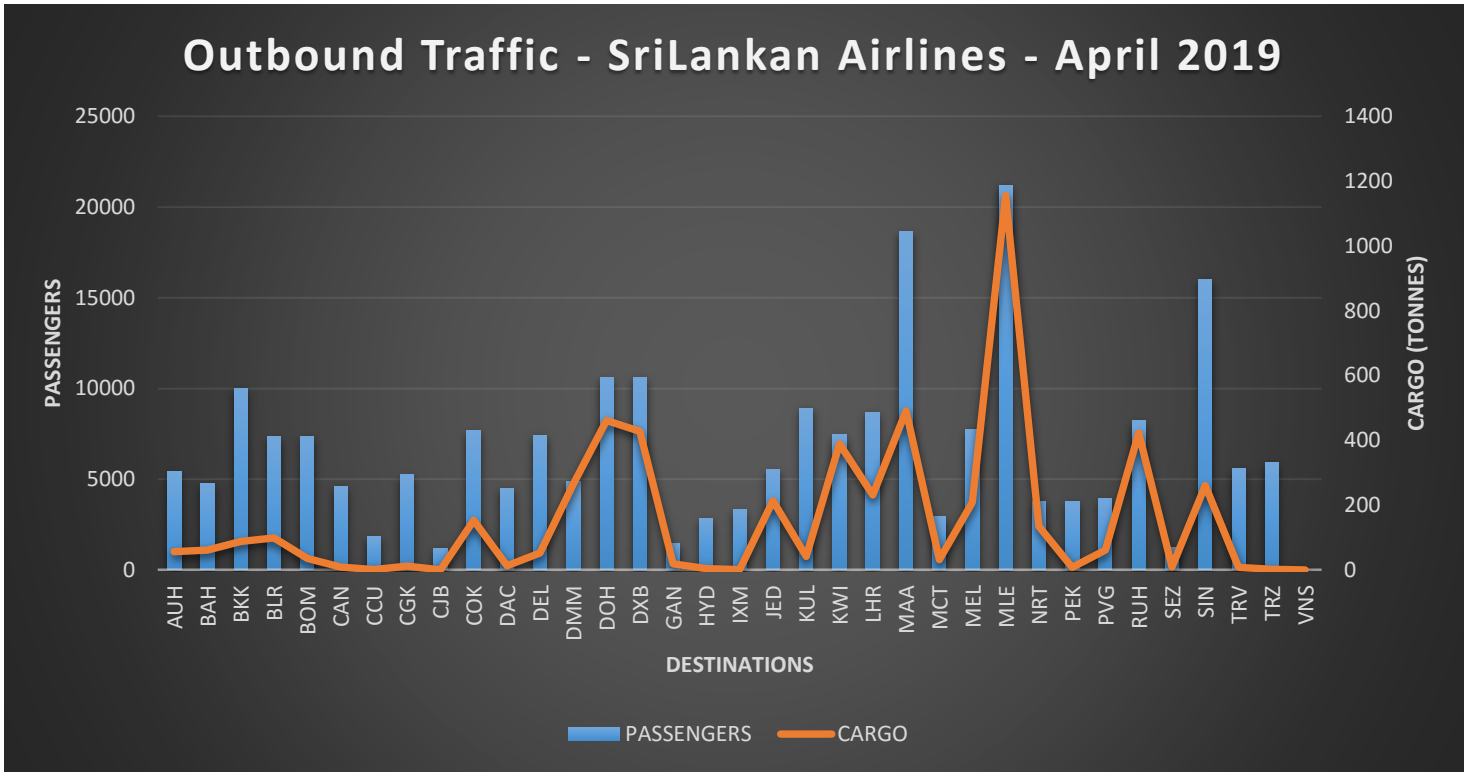

Outbound Traffic – Local & Foreign Airlines – April 2019

Inbound Traffic – Local & Foreign Airlines – April 2019