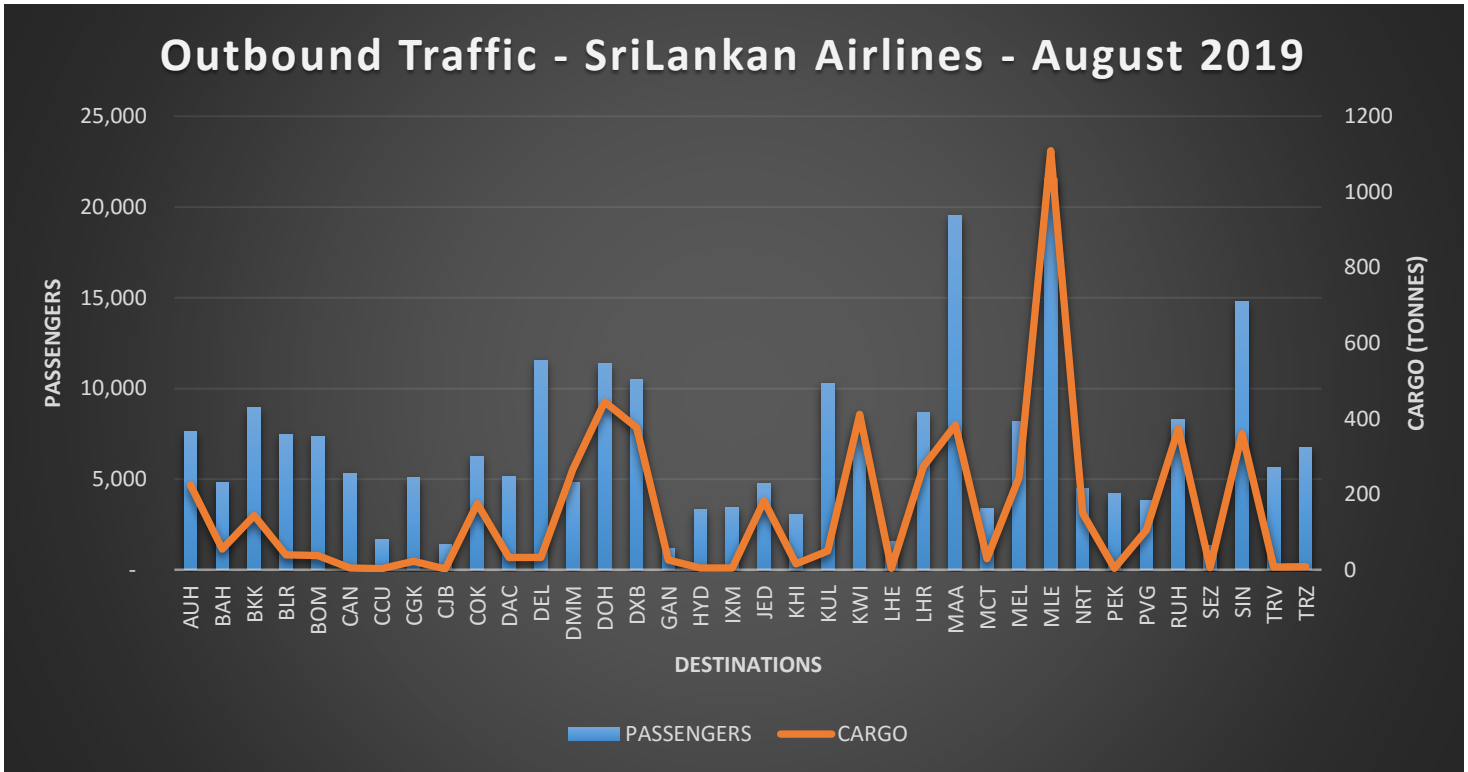

**Outbound Traffic – Local & Foreign Airlines – August 2019**

**Inbound Traffic – Local & Foreign Airlines – August 2019**