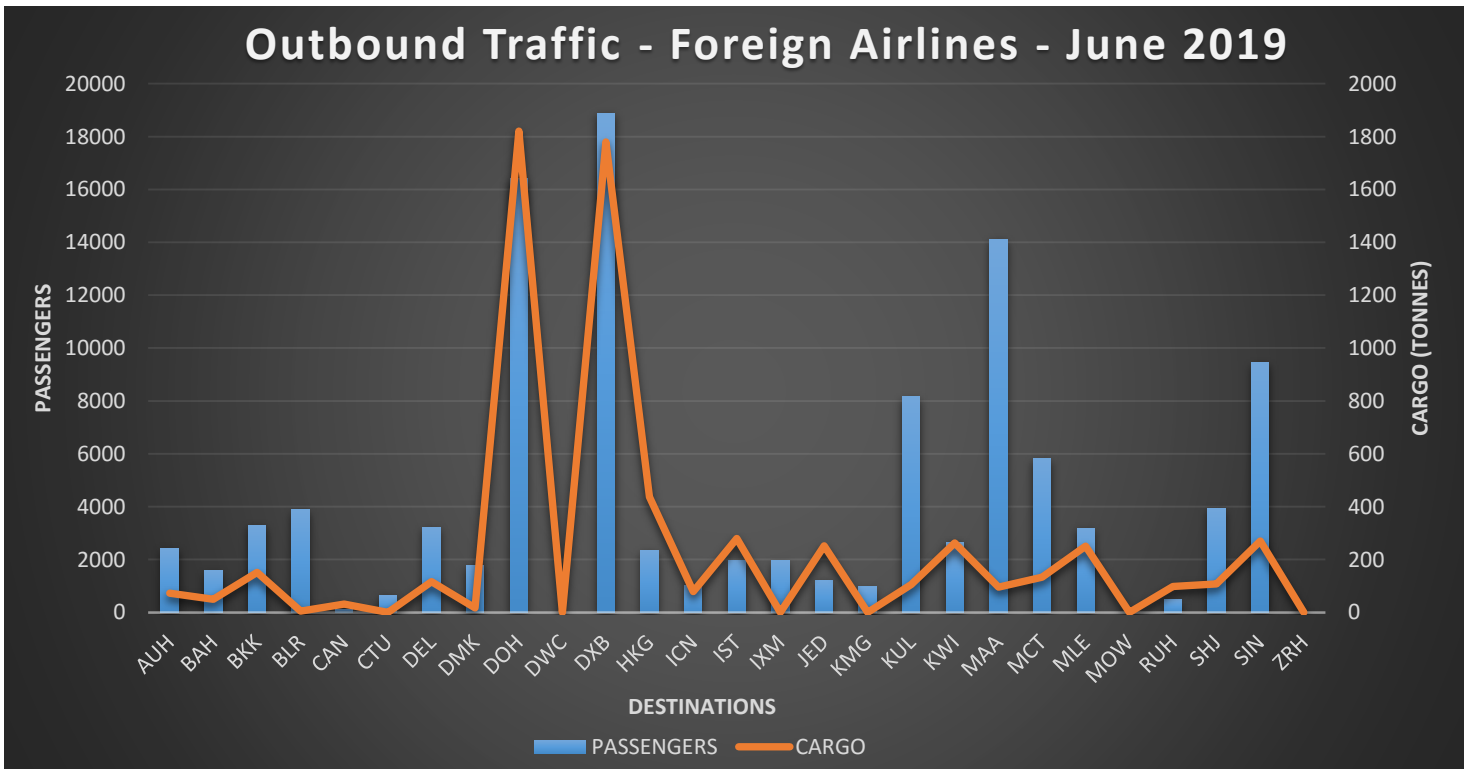

Outbound Traffic – Local & Foreign Airlines – June 2019

Inbound Traffic – Local & Foreign Airlines – June 2019