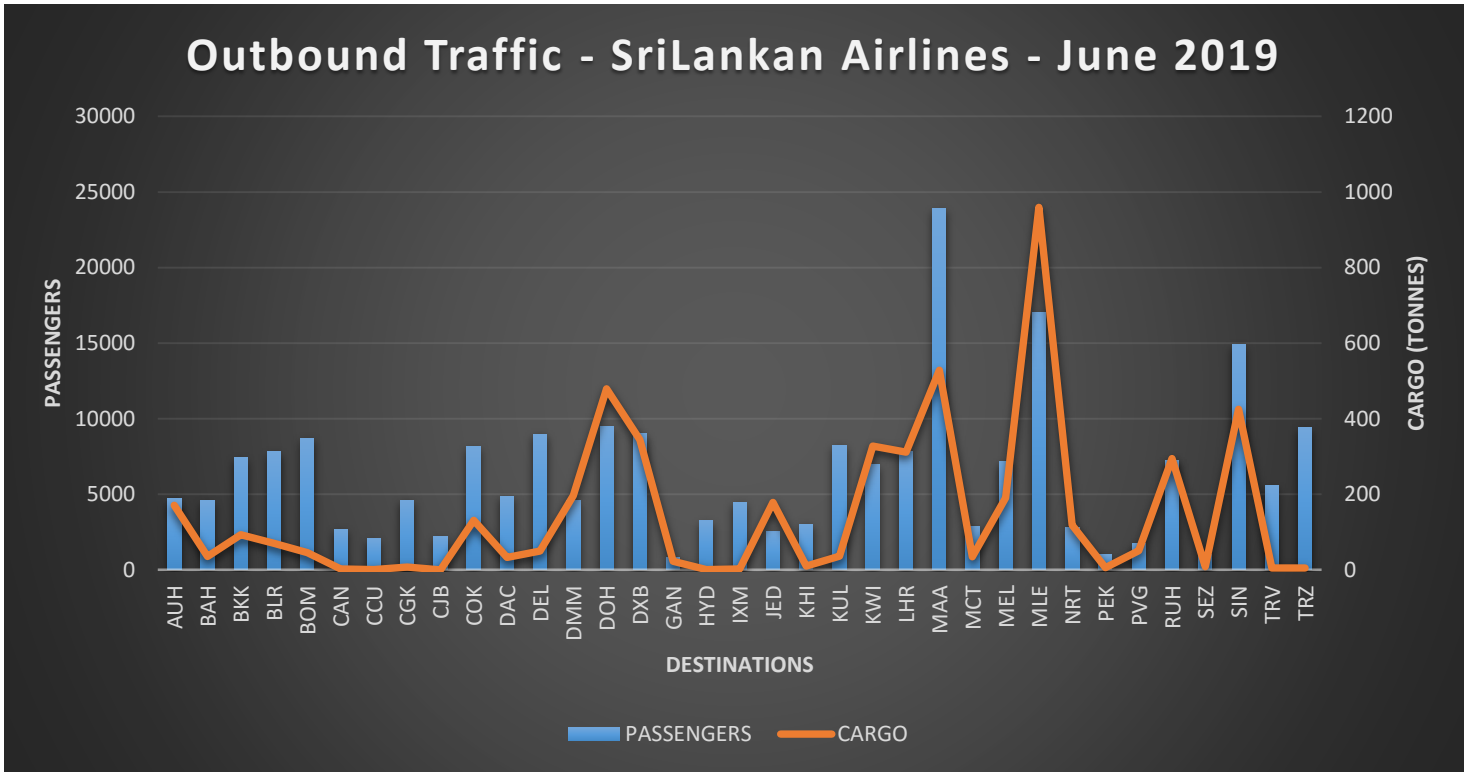

Outbound Traffic – Local & Foreign Airlines – June 2019

Inbound Traffic – Local & Foreign Airlines – June 2019