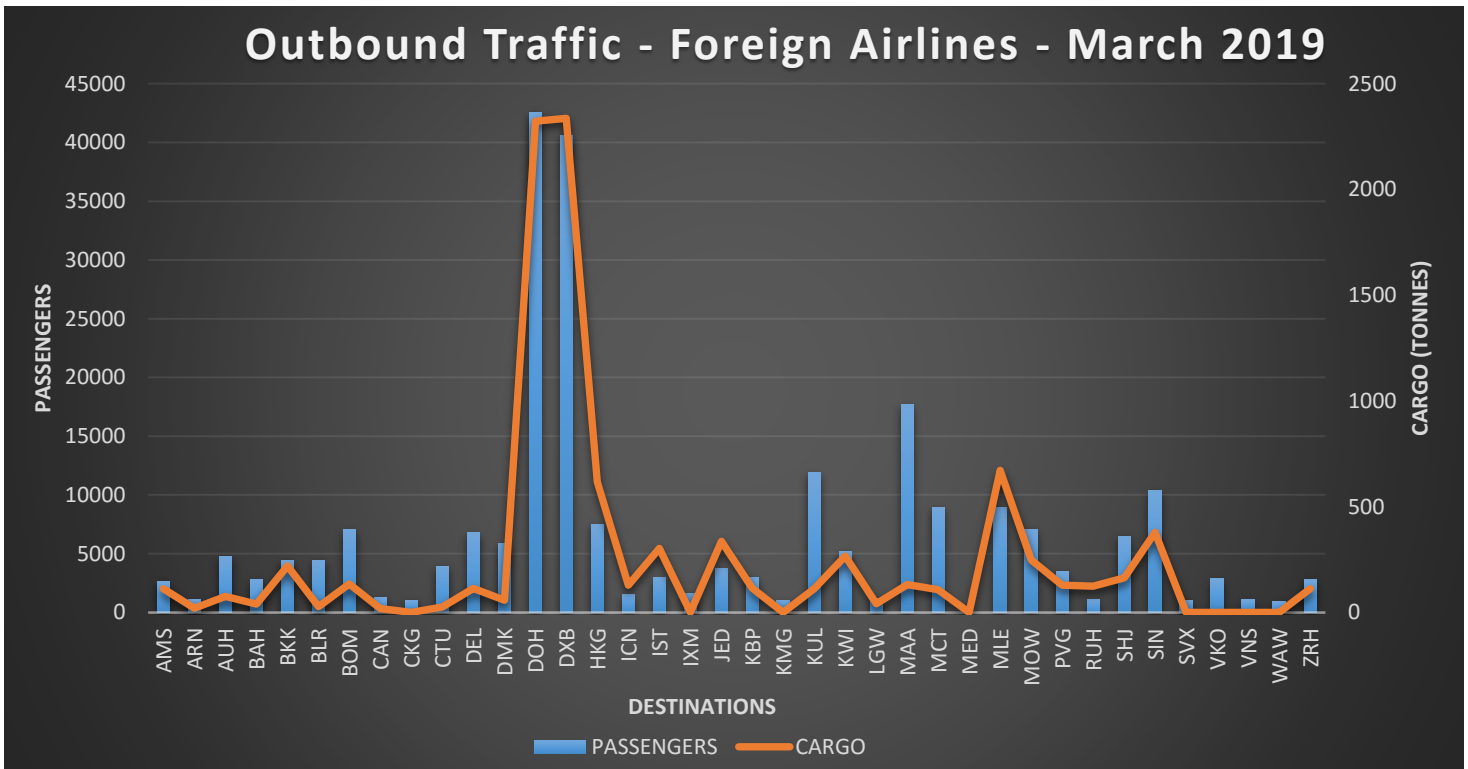

Outbound Traffic – Local & Foreign Airlines – March 2019

Inbound Traffic – Local & Foreign Airlines – March 2019