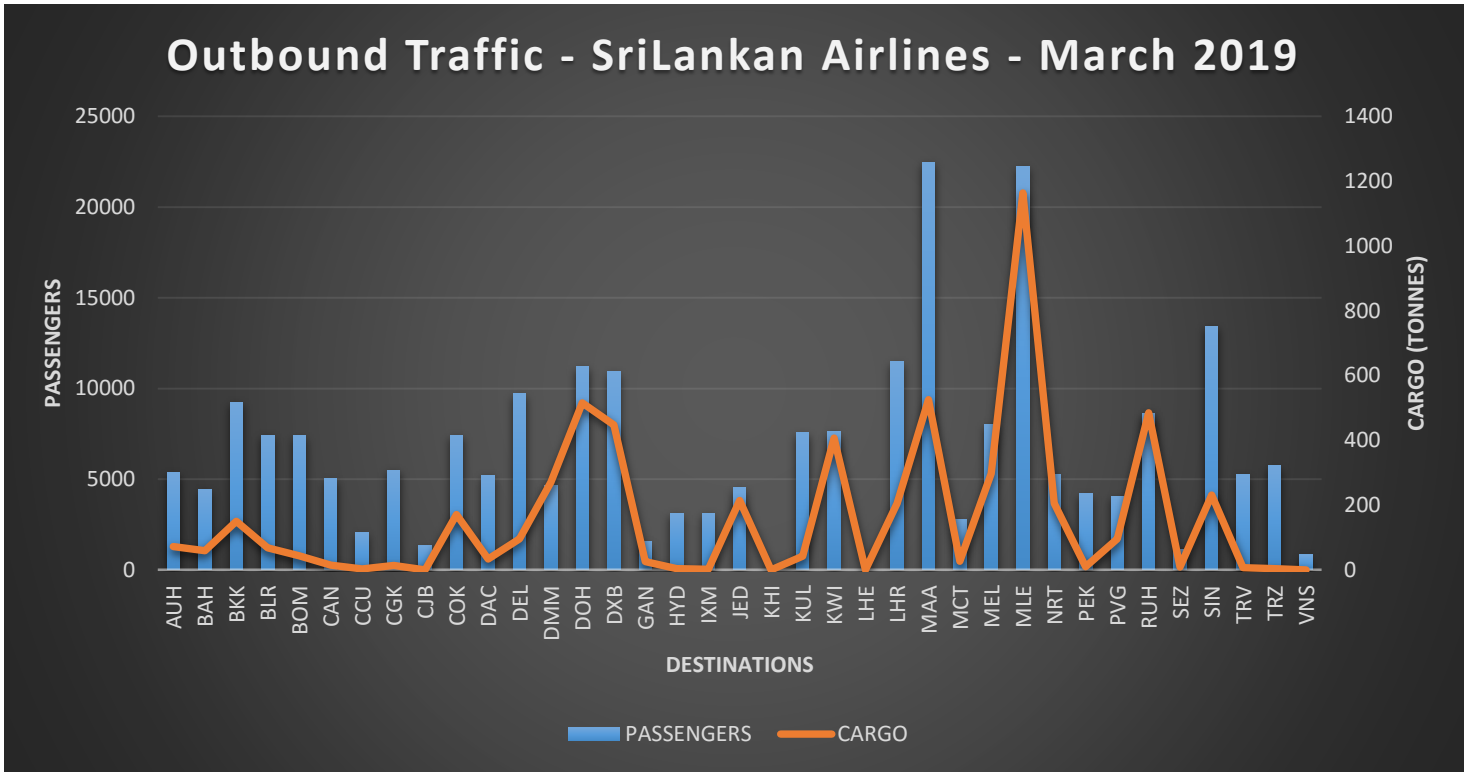

Outbound Traffic – Local & Foreign Airlines – March 2019

Inbound Traffic – Local & Foreign Airlines – March 2019