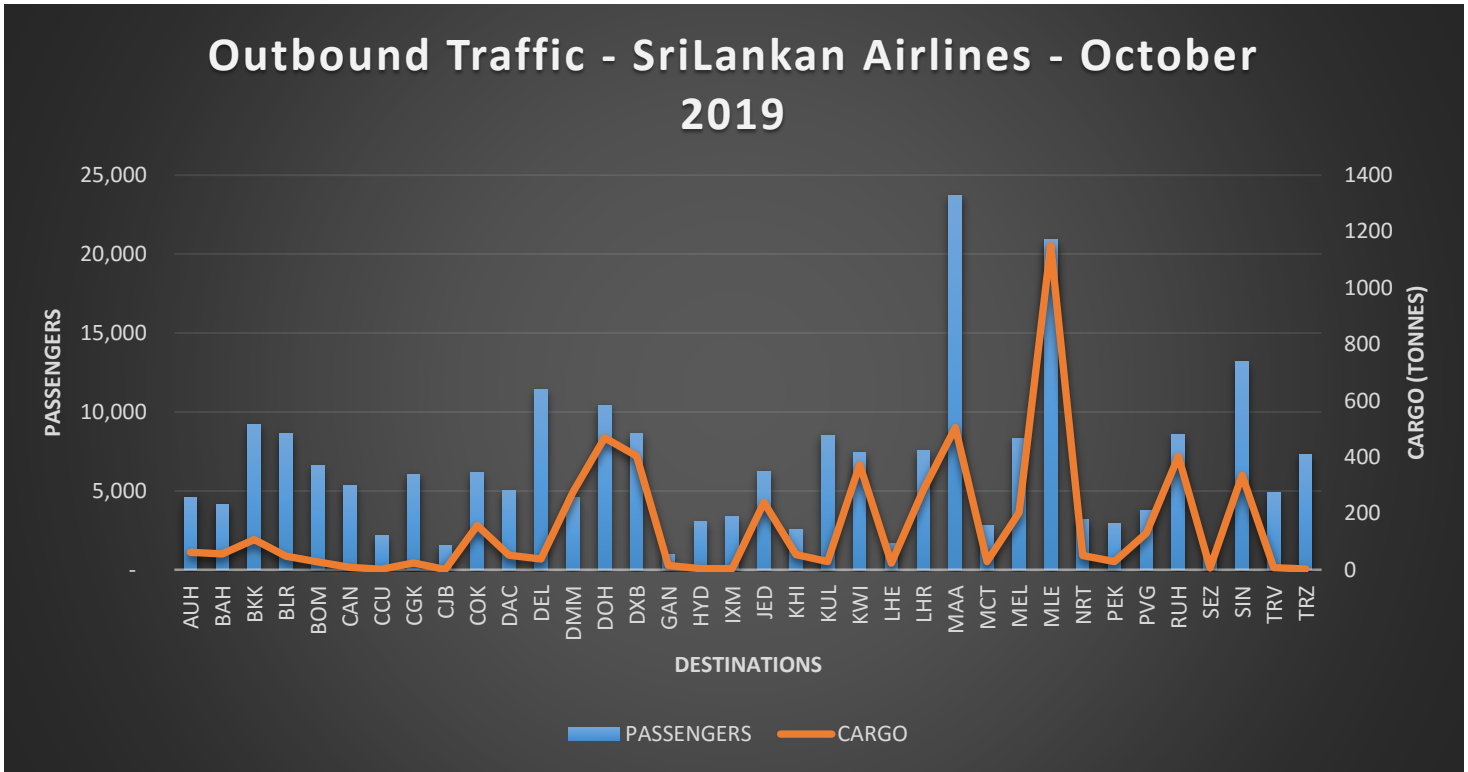

Outbound Traffic – Local & Foreign Airlines – October 2019

Inbound Traffic – Local & Foreign Airlines – October 2019