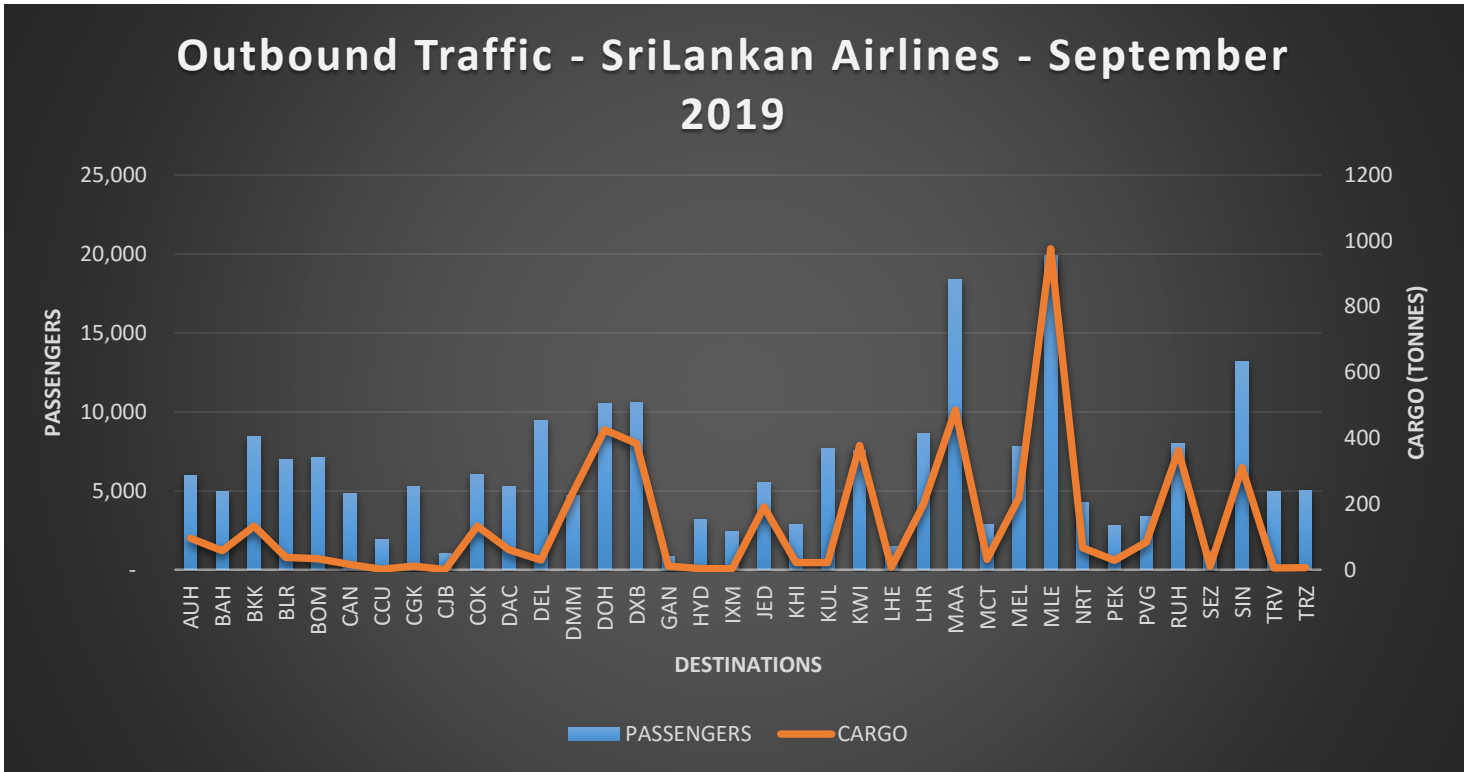

Outbound Traffic – Local & Foreign Airlines – September 2019

Inbound Traffic – Local & Foreign Airlines – September 2019