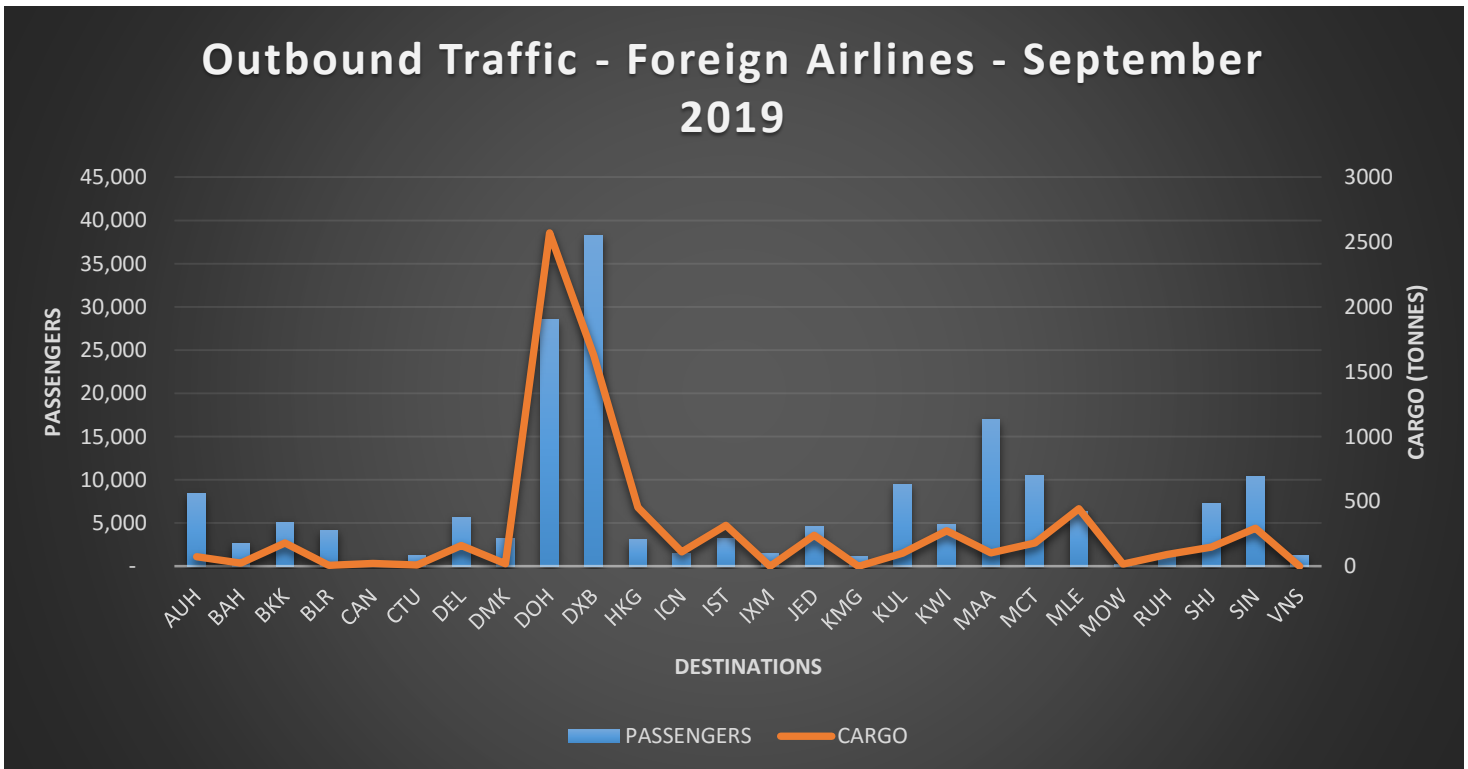

Outbound Traffic – Local & Foreign Airlines – September 2019

Inbound Traffic – Local & Foreign Airlines – September 2019