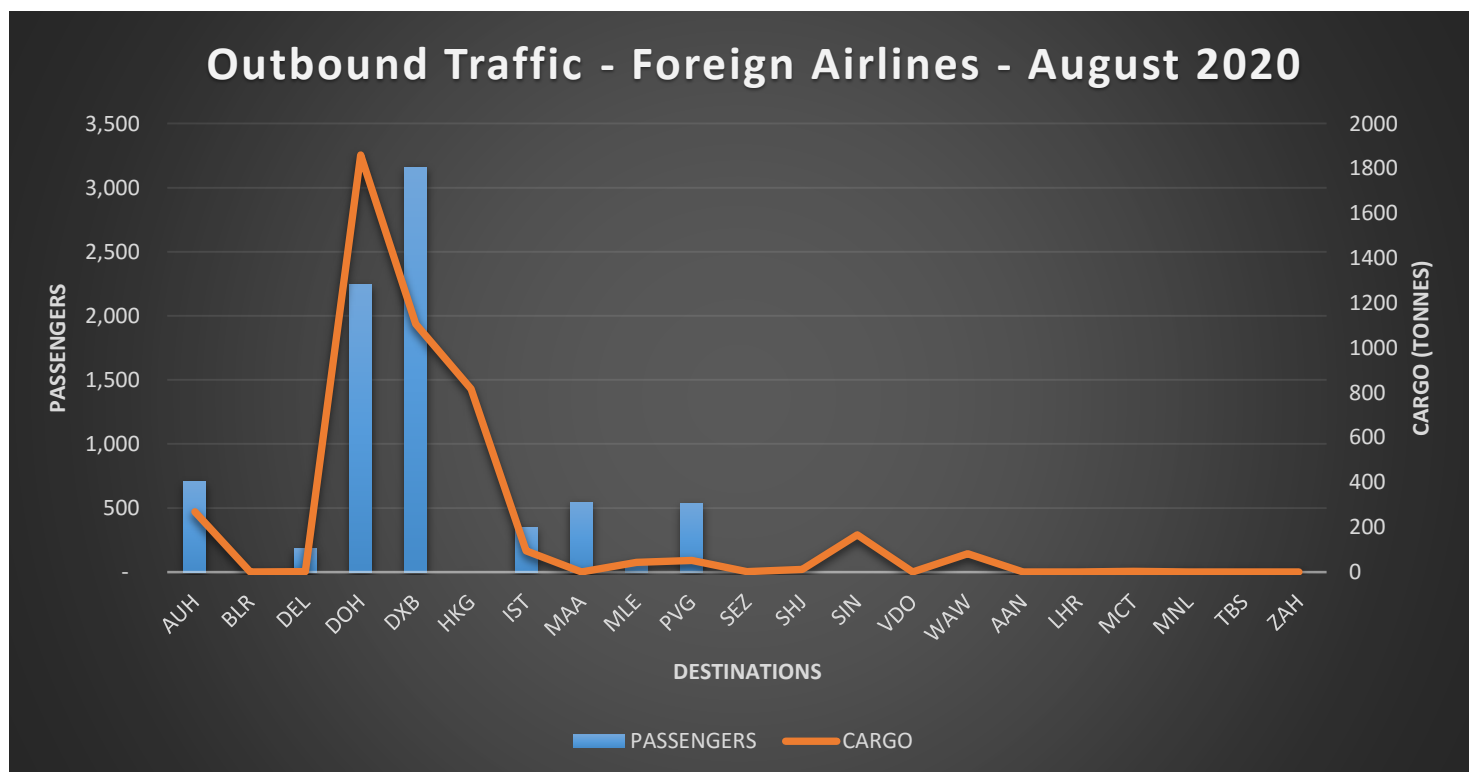

Outbound Traffic – Local & Foreign Airlines – August 2020

Inbound Traffic – Local & Foreign Airlines – August 2020