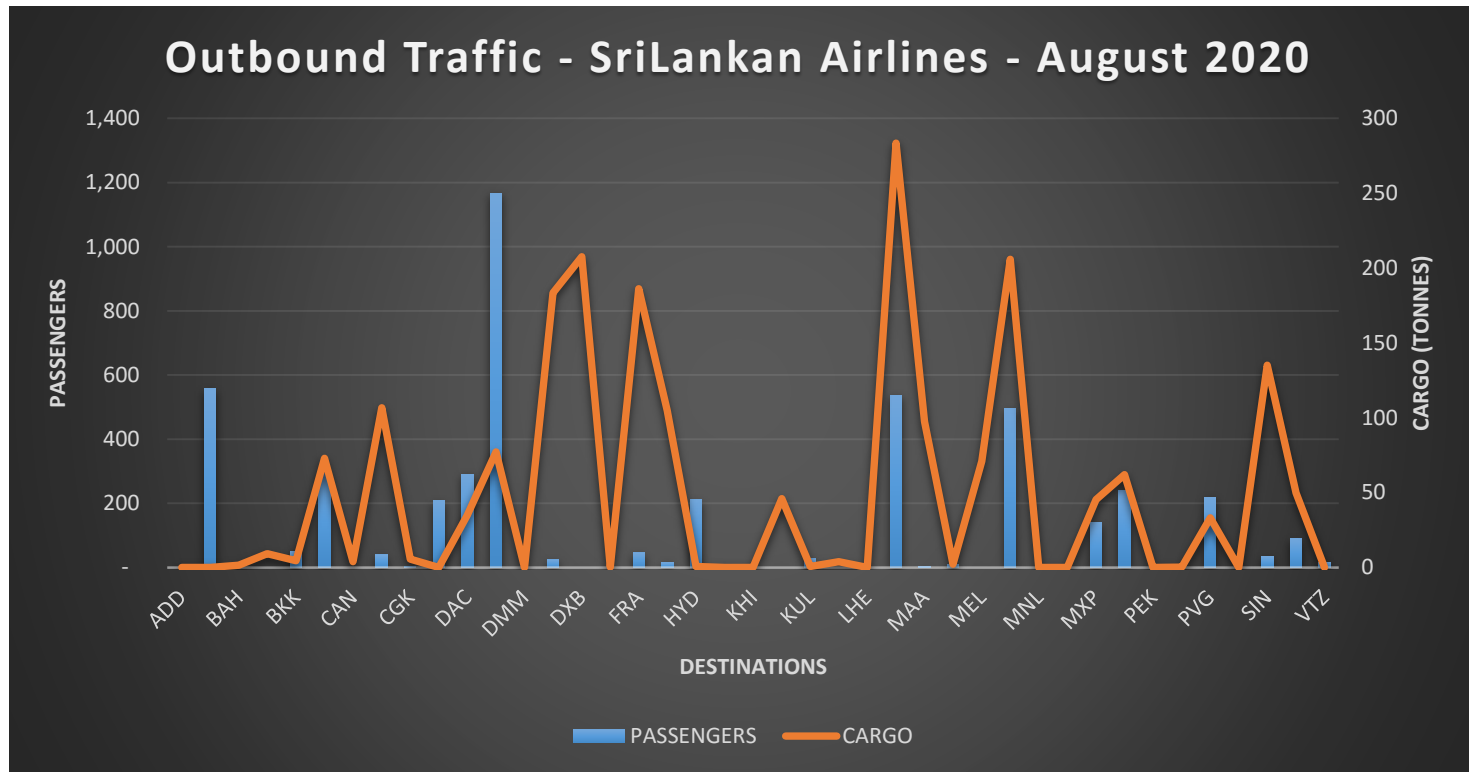

Outbound Traffic – Local & Foreign Airlines – August 2020

Inbound Traffic – Local & Foreign Airlines – August 2020