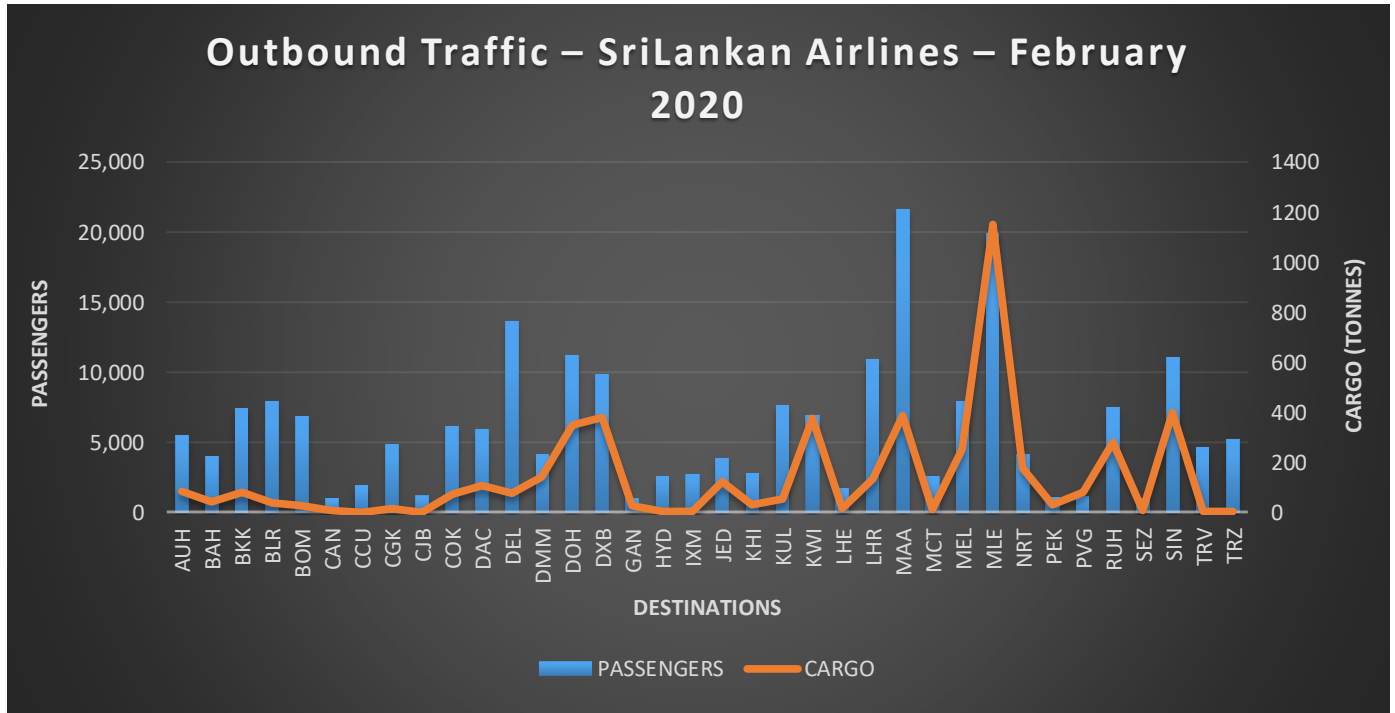

Outbound Traffic – Local & Foreign Airlines – February 2020

**Inbound Traffic – Local & Foreign Airlines – February 2020**