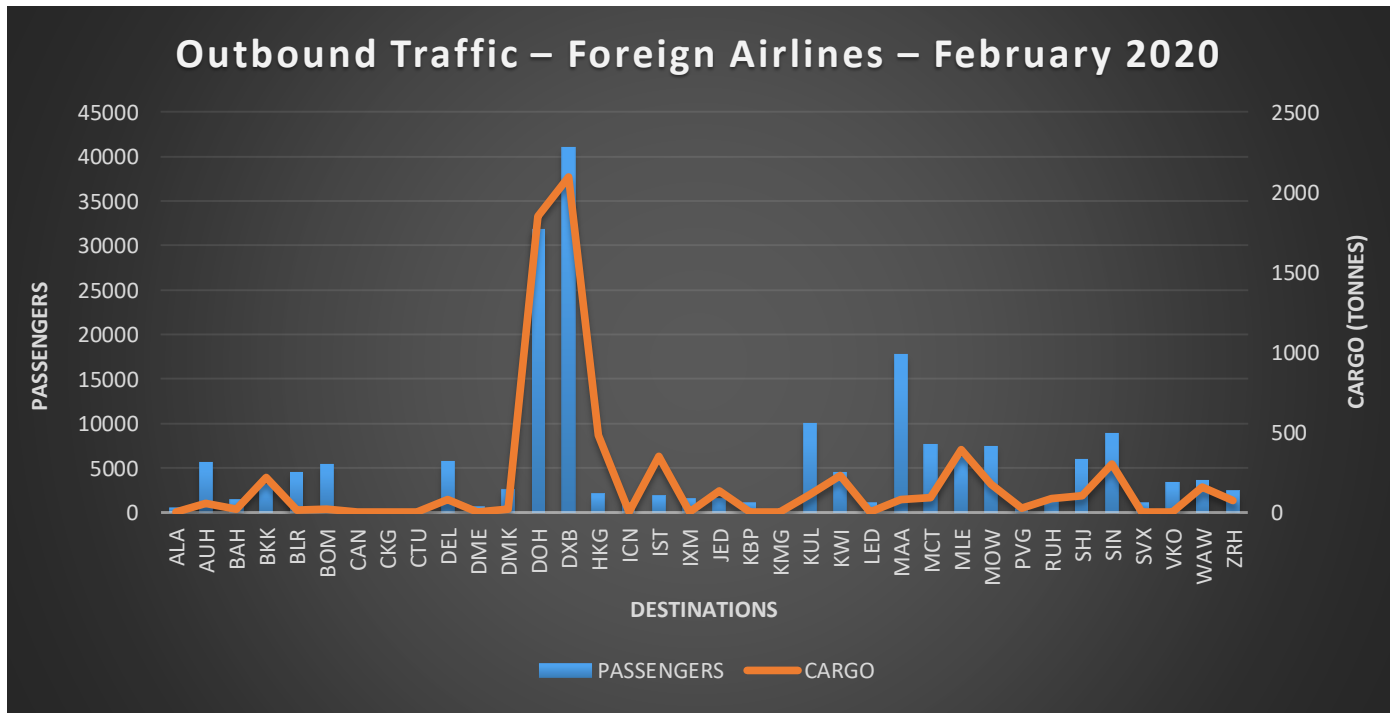

Outbound Traffic – Local & Foreign Airlines – February 2020

**Inbound Traffic – Local & Foreign Airlines – February 2020**