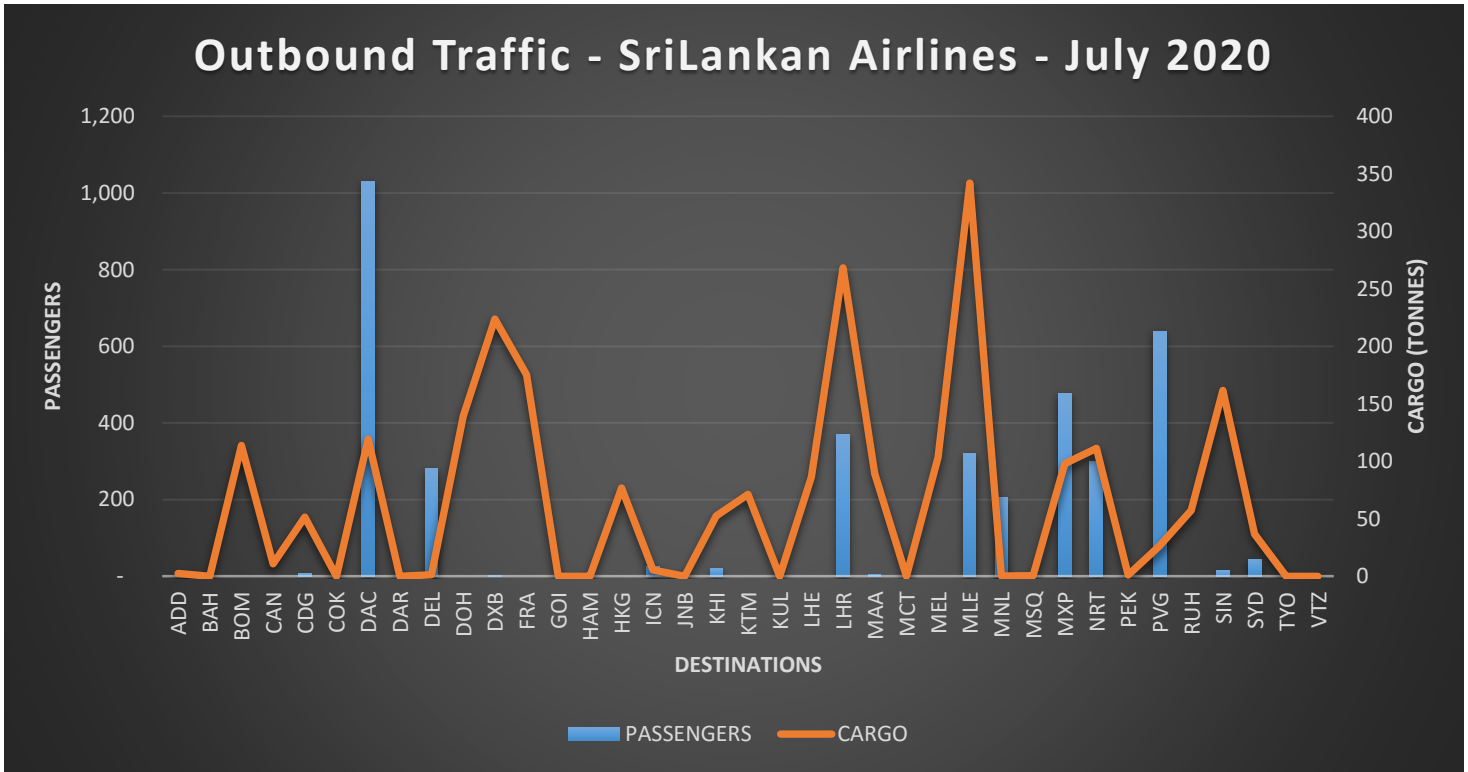

Outbound Traffic – Local & Foreign Airlines – July 2020

Inbound Traffic – Local & Foreign Airlines – July 2020