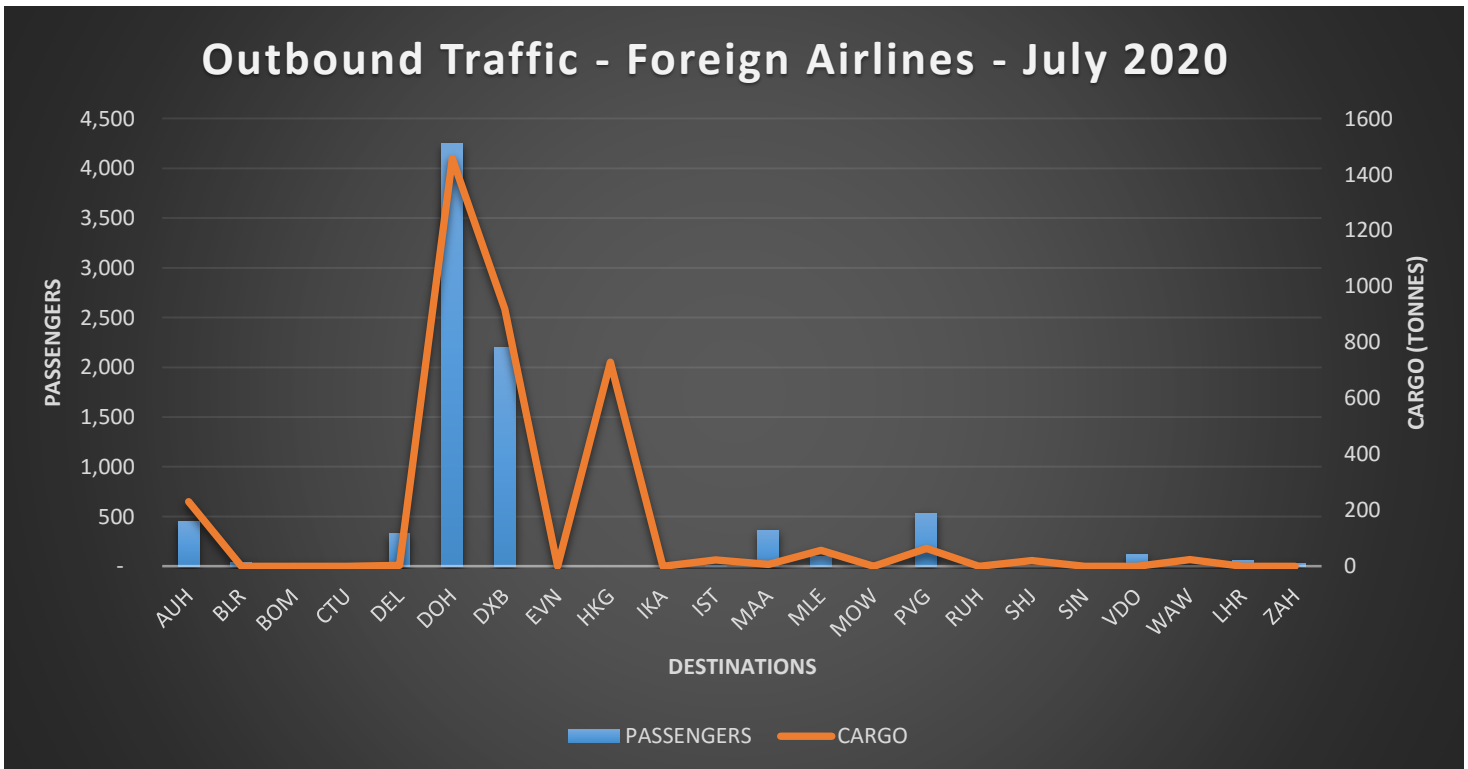

Outbound Traffic – Local & Foreign Airlines – July 2020

Inbound Traffic – Local & Foreign Airlines – July 2020