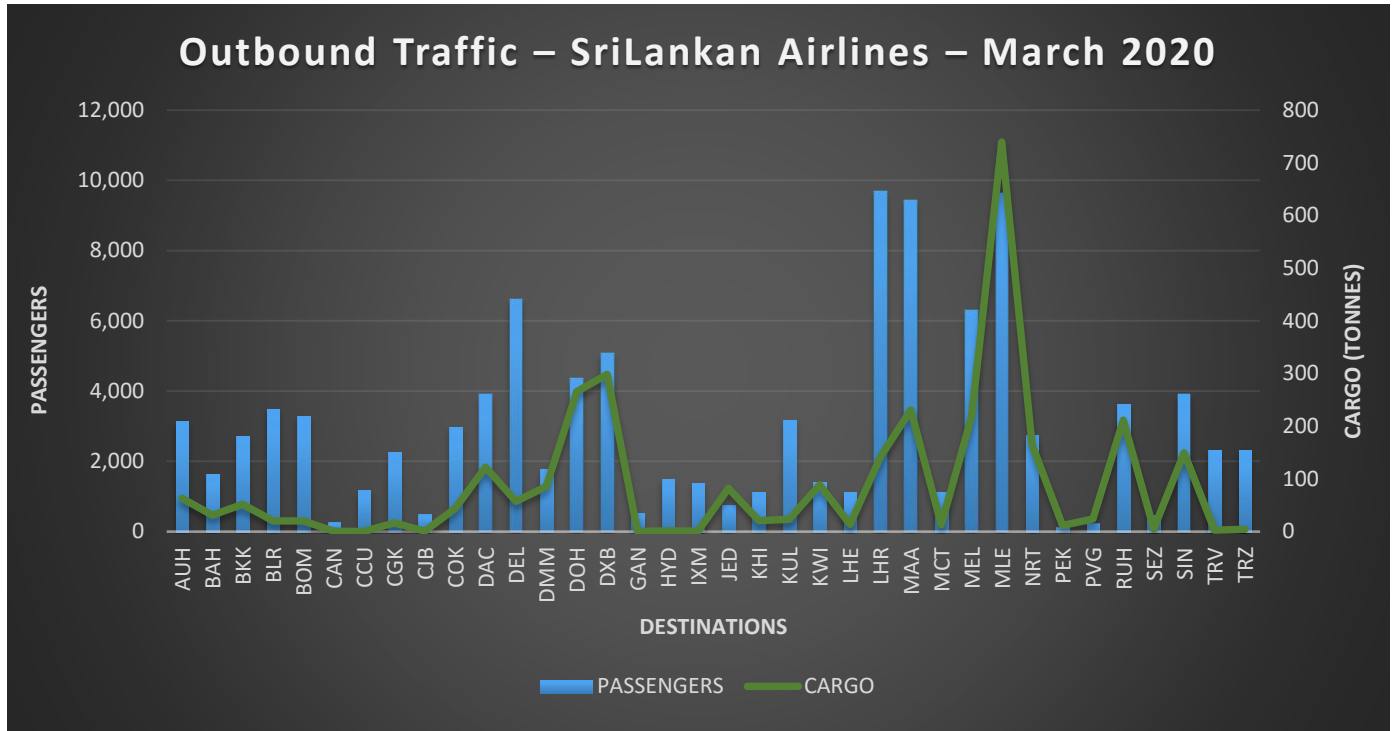

Outbound Traffic – Local & Foreign Airlines – March 2020

Inbound Traffic – Local & Foreign Airlines – March 2020