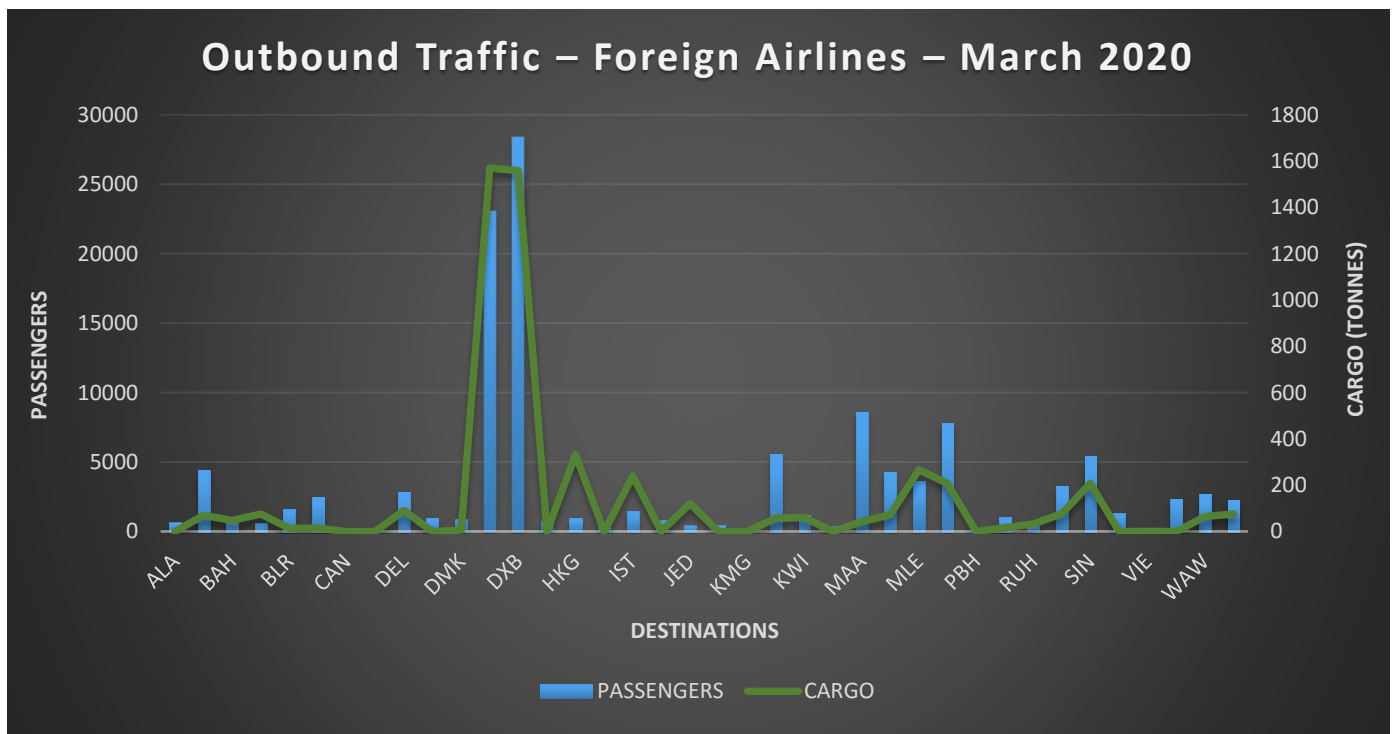

Outbound Traffic – Local & Foreign Airlines – March 2020

Inbound Traffic – Local & Foreign Airlines – March 2020