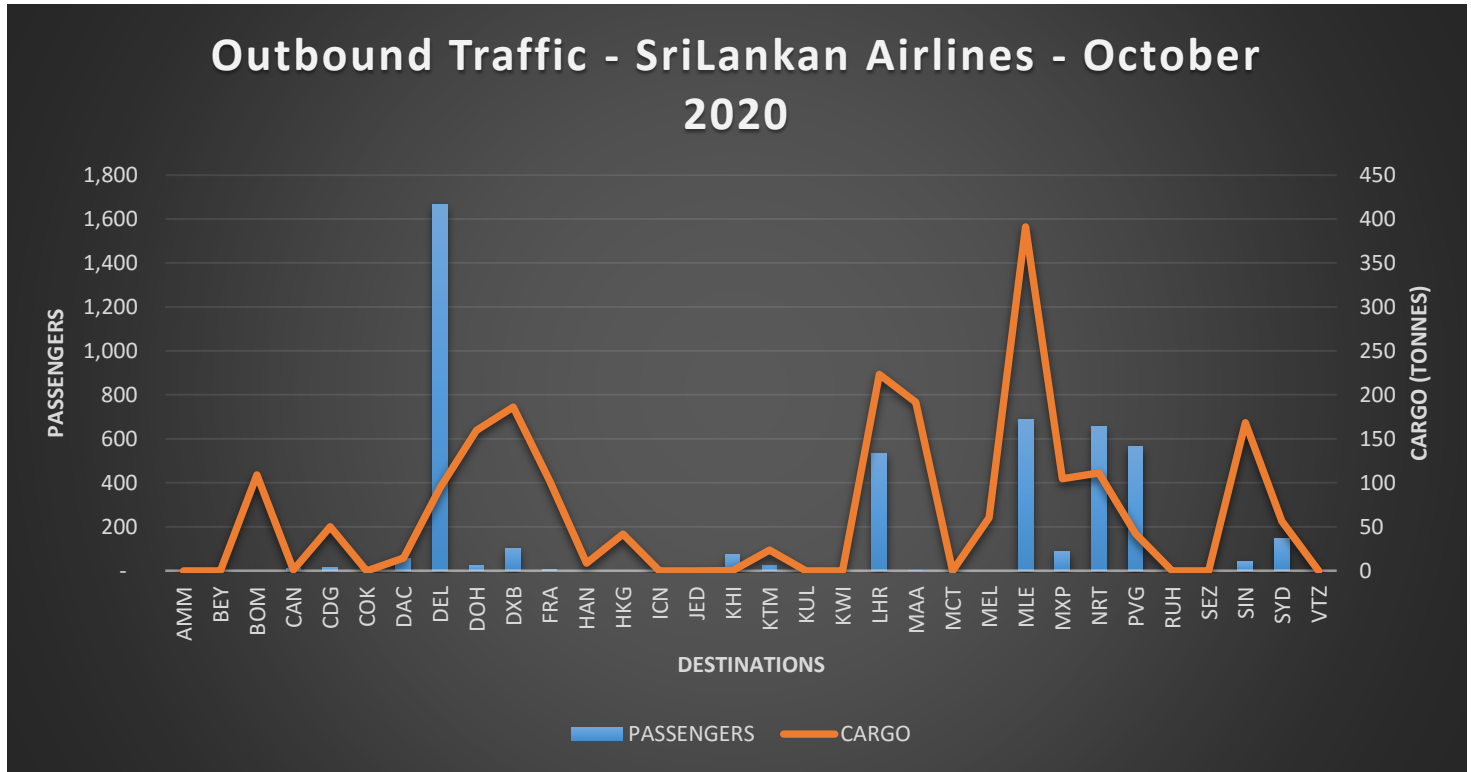

Outbound Traffic – Local & Foreign Airlines – October 2020

Inbound Traffic – Local & Foreign Airlines – October 2020