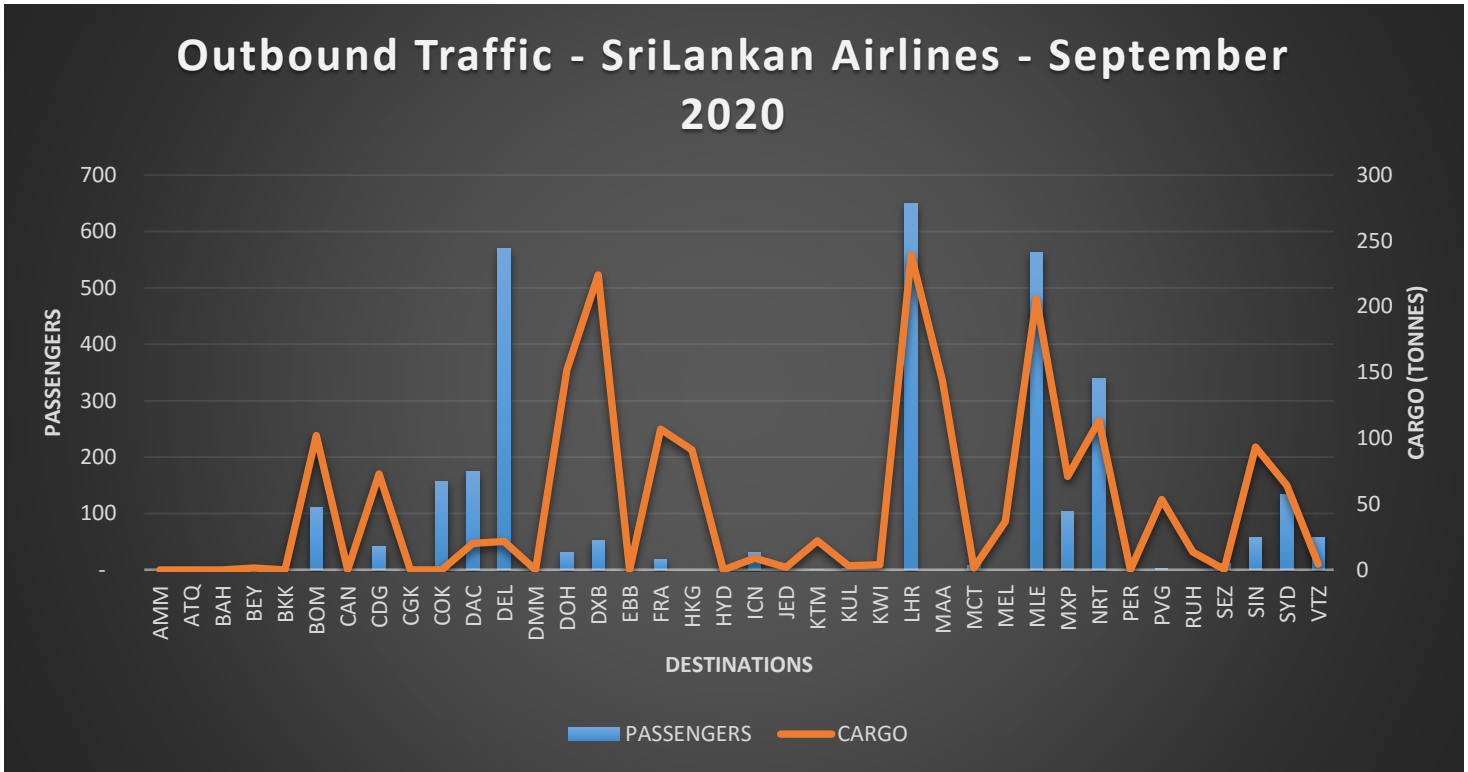

Outbound Traffic – Local & Foreign Airlines – September 2020

Inbound Traffic – Local & Foreign Airlines – September 2020