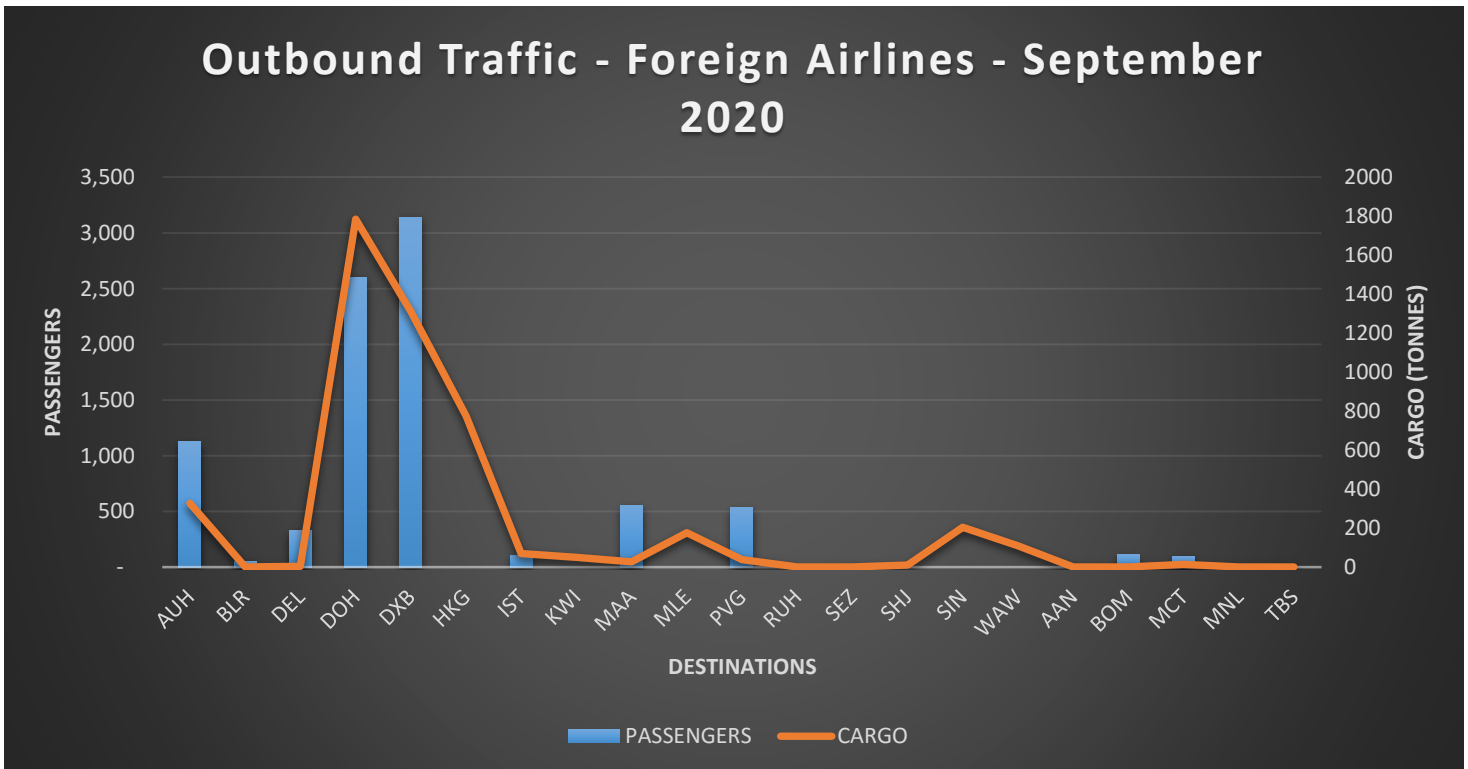

Outbound Traffic – Local & Foreign Airlines – September 2020

Inbound Traffic – Local & Foreign Airlines – September 2020