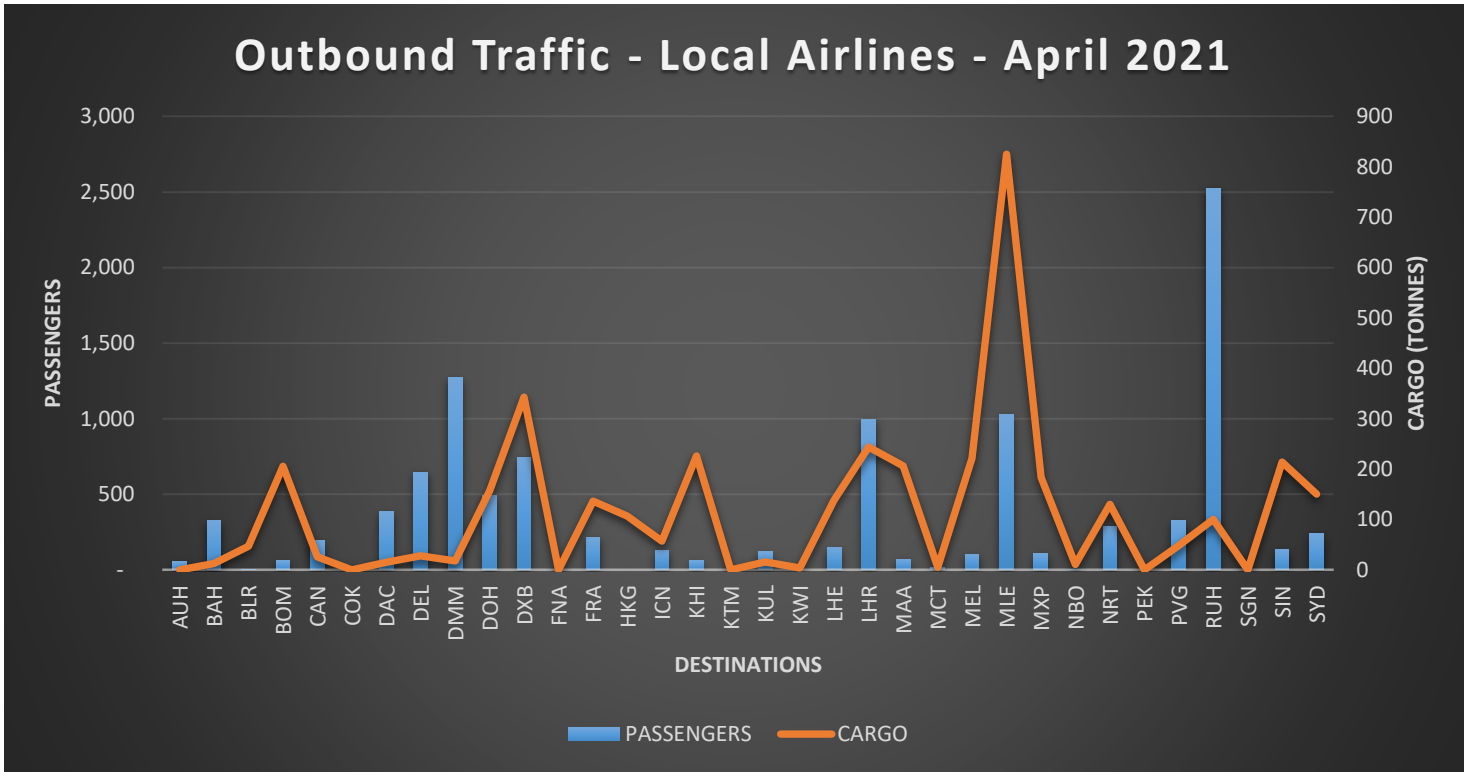

Outbound Traffic – Local & Foreign Airlines – April 2021

Inbound Traffic – Local & Foreign Airlines – April 2021