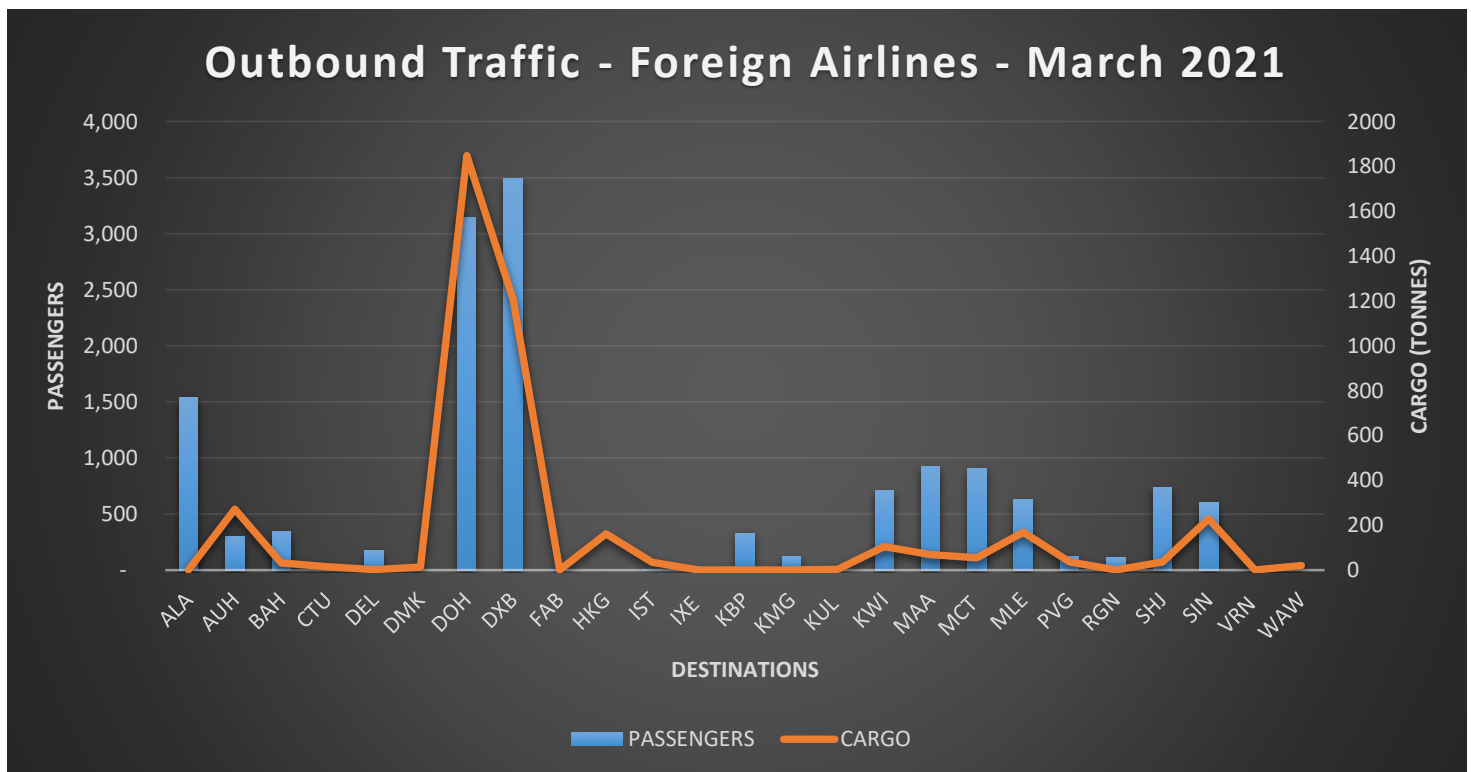

Outbound Traffic – Local & Foreign Airlines – March 2021

Inbound Traffic – Local & Foreign Airlines – March 2021