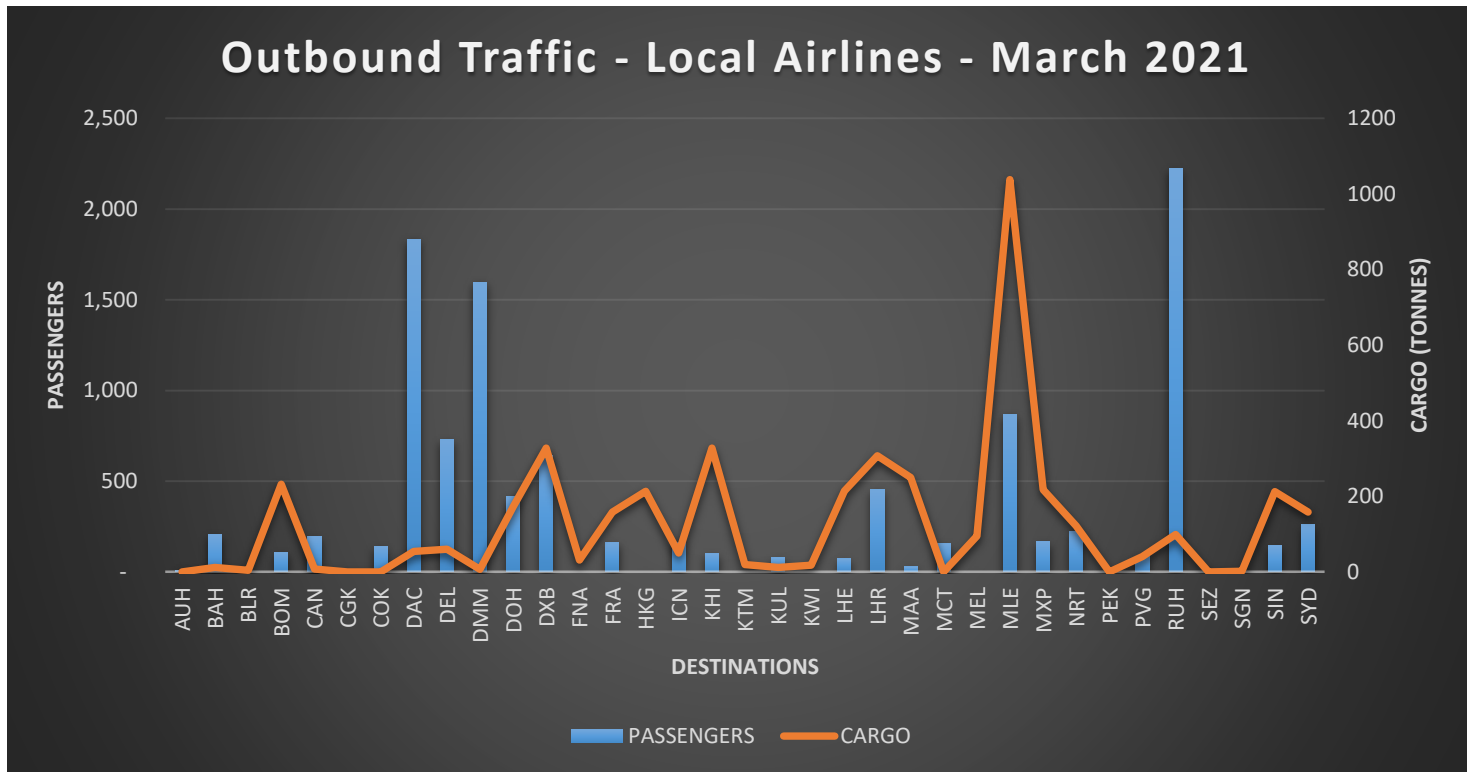

Outbound Traffic – Local & Foreign Airlines – March 2021

Inbound Traffic – Local & Foreign Airlines – March 2021